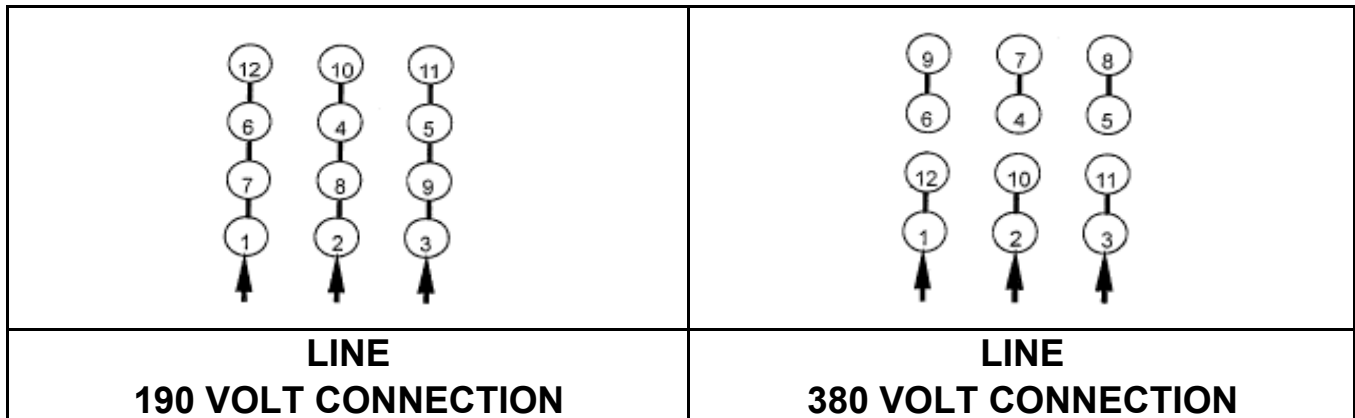

DATE:
September 13, 2006

CONNECTION DIAGRAM

CATALOG NO.:
XV0404C-50

SCHEMATIC - Δ / Y CONNECTION

ACROSS THE LINE CONNECTION

WYE START-DELTA RUN CONNECTION

DWG NO.
DAC-1565-4