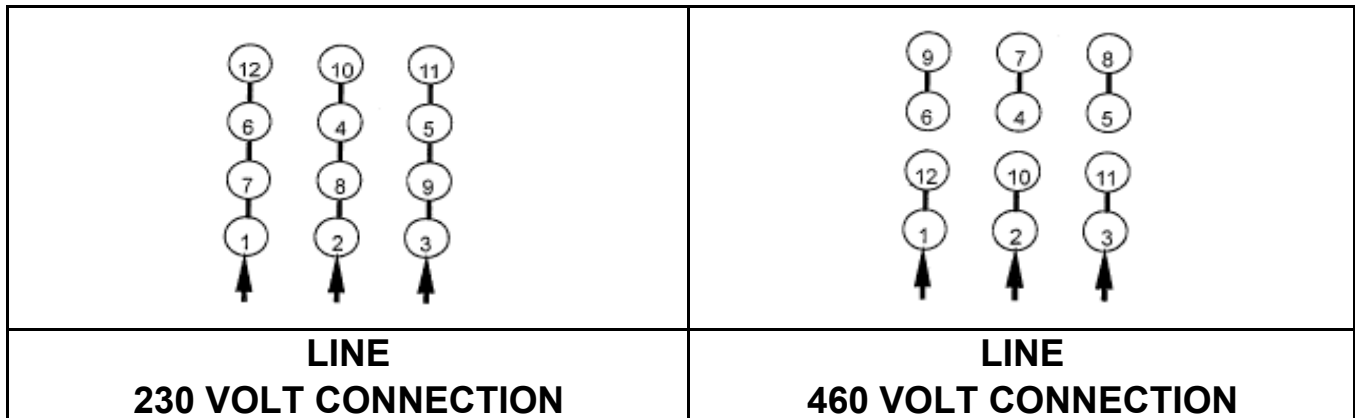

DATE:
September 13, 2006

CONNECTION DIAGRAM

CATALOG NO.:
XV0402C

SCHEMATIC - Δ / Y CONNECTION

ACROSS THE LINE CONNECTION

WYE START-DELTA RUN CONNECTION