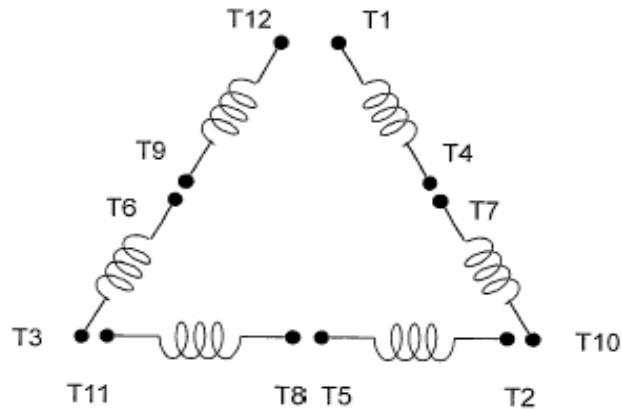

DATE:
September 13, 2006

CONNECTION DIAGRAM

CATALOG NO.:
XV0402C

SCHEMATIC - Δ / Y CONNECTION

ACROSS THE LINE CONNECTION

WYE START-DELTA RUN CONNECTION