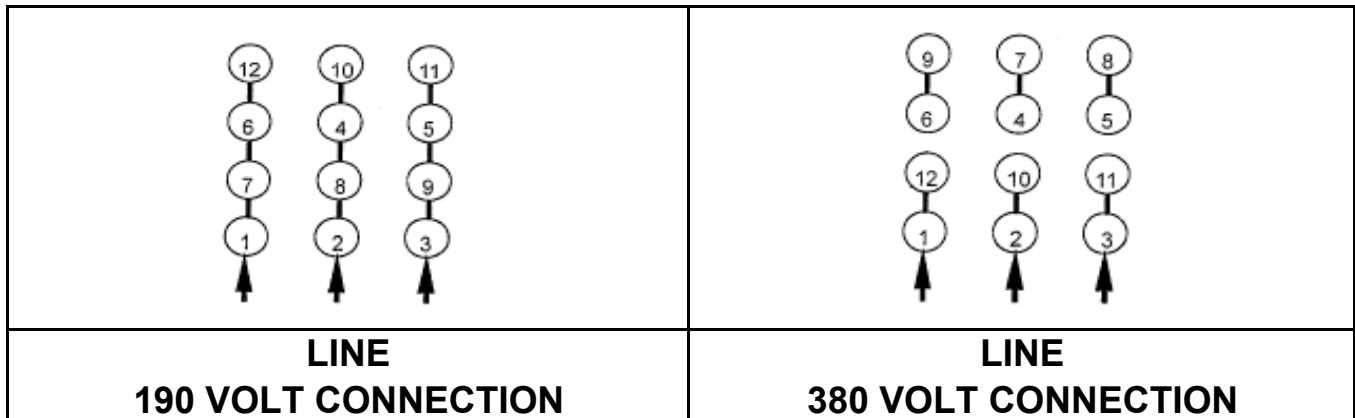

DATE:
September 13, 2006

CONNECTION DIAGRAM

CATALOG NO.:
XV0402C-50

SCHEMATIC - Δ / Y CONNECTION

ACROSS THE LINE CONNECTION

WYE START-DELTA RUN CONNECTION

DWG NO.
DAC-1565-4