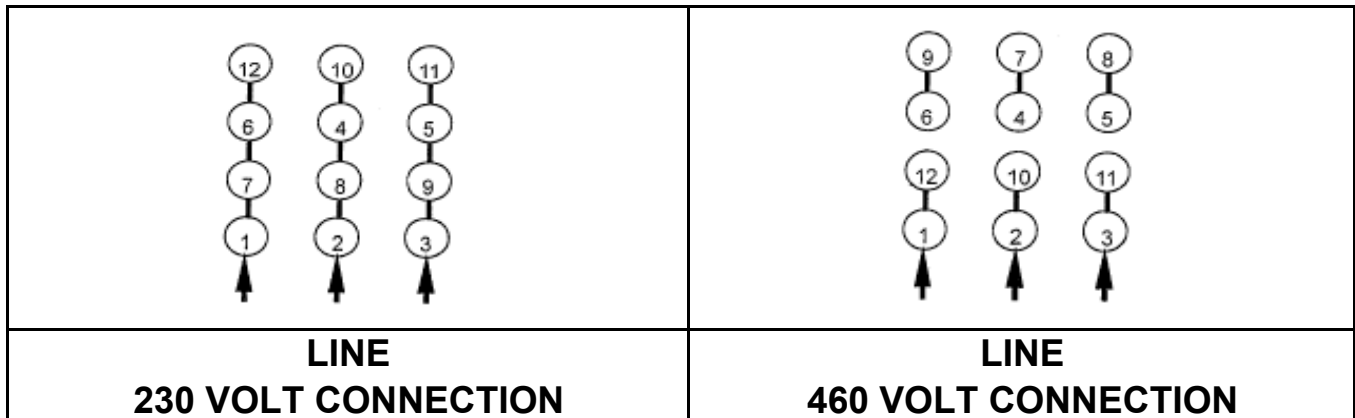

DATE:
September 13, 2006

CONNECTION DIAGRAM

CATALOG NO.:
XV0302C

SCHEMATIC - Δ / Y CONNECTION

ACROSS THE LINE CONNECTION

WYE START-DELTA RUN CONNECTION

DWG NO.
DAC-1565-4