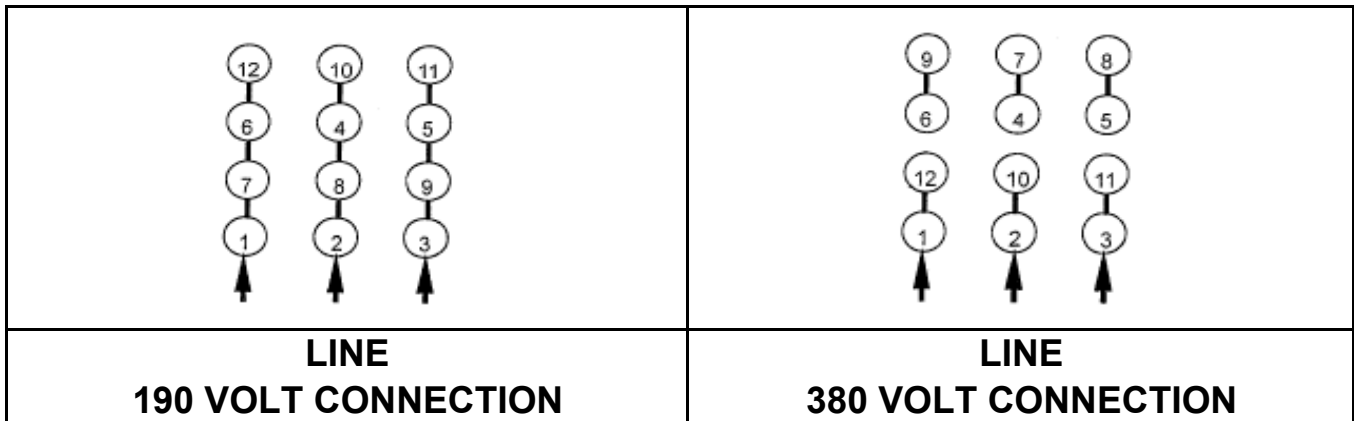

DATE:
September 13, 2006

CONNECTION DIAGRAM

CATALOG NO.:
XV0252C-50

SCHEMATIC - Δ / Y CONNECTION

ACROSS THE LINE CONNECTION

WYE START-DELTA RUN CONNECTION

DWG NO.
DAC-1565-4