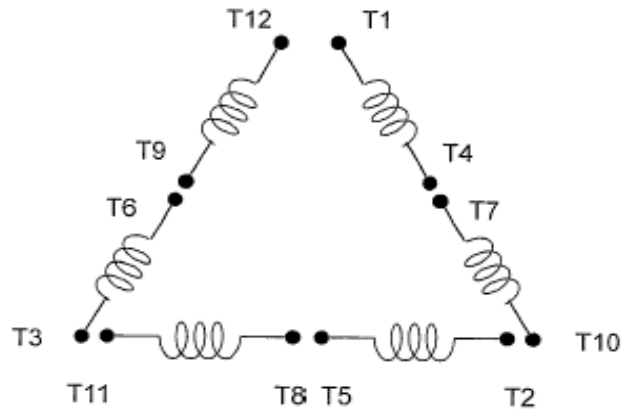

DATE:
September 13, 2006

CONNECTION DIAGRAM

CATALOG NO.:
XV0252C-50

SCHEMATIC - Δ / Y CONNECTION

ACROSS THE LINE CONNECTION

WYE START-DELTA RUN CONNECTION

DWG NO.
DAC-1565-4