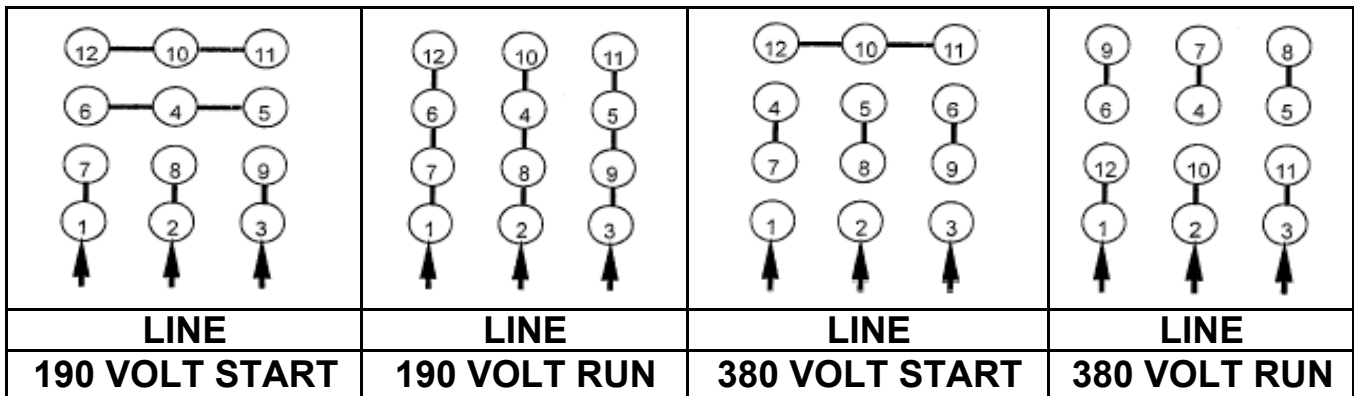

DATE:
September 13, 2006

CONNECTION DIAGRAM

CATALOG NO.:
XV0252C-50

SCHEMATIC - Δ / Y CONNECTION

ACROSS THE LINE CONNECTION

WYE START-DELTA RUN CONNECTION

DWG NO.
DAC-1565-4