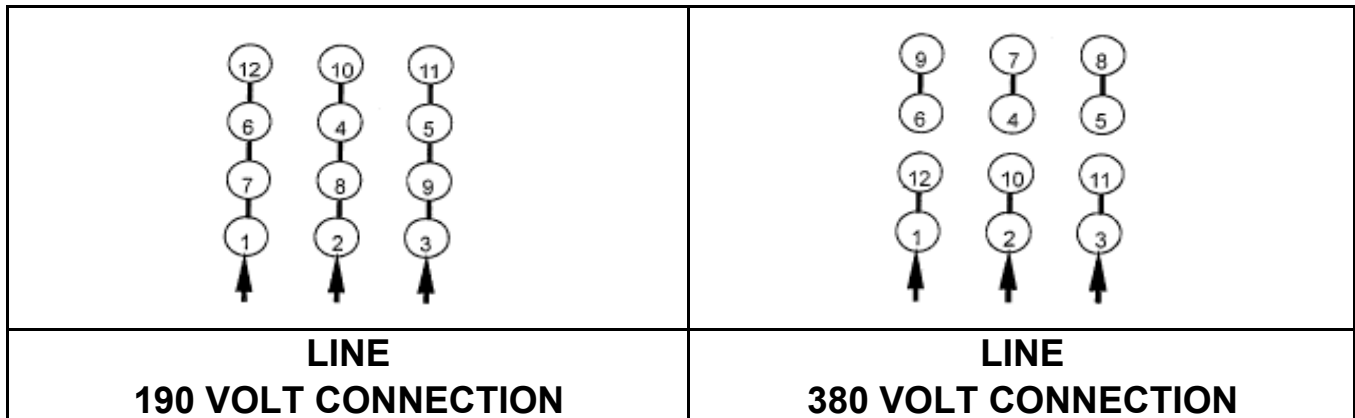

DATE:
September 22, 2005

CONNECTION DIAGRAM

CATALOG NO.:
XV0202C-50

SCHEMATIC - Δ / Y CONNECTION

ACROSS THE LINE CONNECTION

WYE START-DELTA RUN CONNECTION

DWG NO.
DAC-1565-4