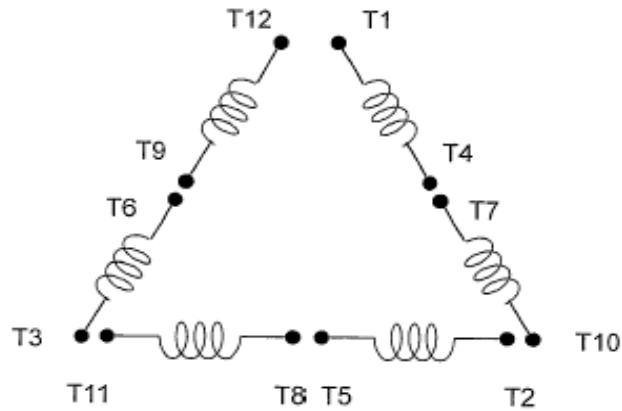

DATE:
September 22, 2005

CONNECTION DIAGRAM

CATALOG NO.:
XV0202C-50

SCHEMATIC - Δ / Y CONNECTION

ACROSS THE LINE CONNECTION

WYE START-DELTA RUN CONNECTION

DWG NO.
DAC-1565-4