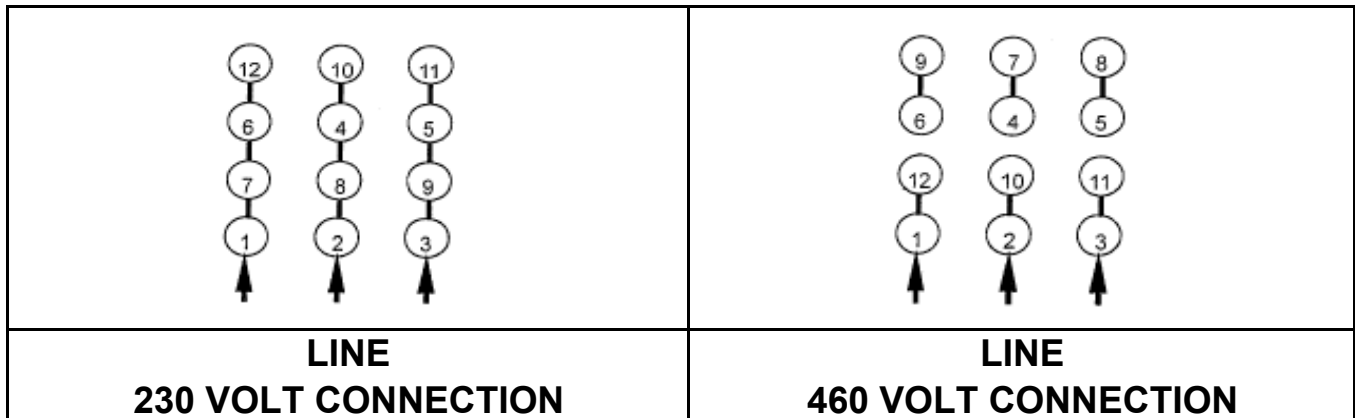

DATE:
June 23, 2006

CONNECTION DIAGRAM

CATALOG NO.:
XV0102C

SCHEMATIC - Δ / Y CONNECTION

ACROSS THE LINE CONNECTION

WYE START-DELTA RUN CONNECTION