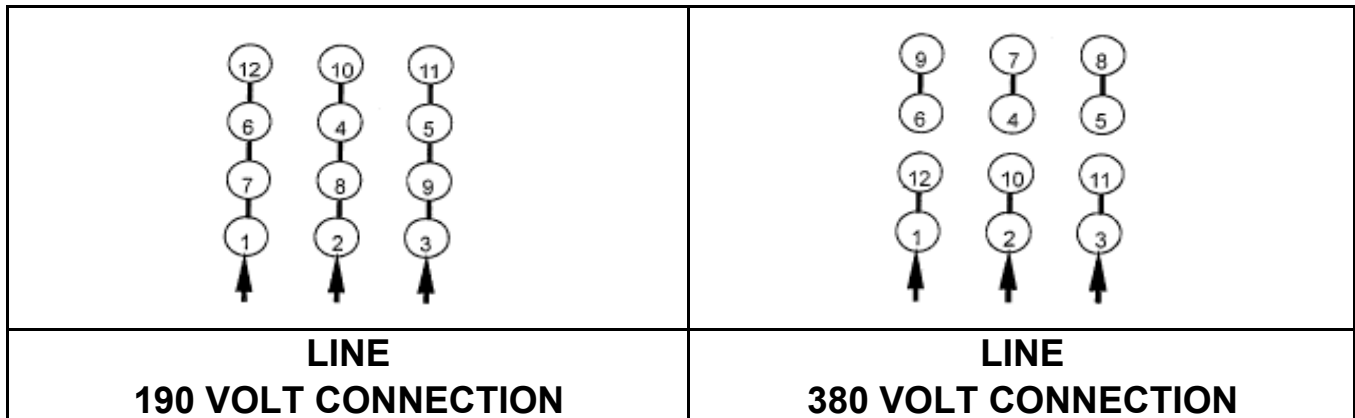

DATE:
September 22, 2005

CONNECTION DIAGRAM

CATALOG NO.:
XV0102C-50

SCHEMATIC - Δ / Y CONNECTION

ACROSS THE LINE CONNECTION

WYE START-DELTA RUN CONNECTION

DWG NO.
DAC-1565-4