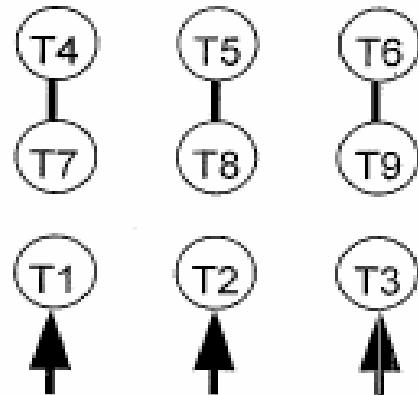

DATE:
April 4, 2013

CONNECTION DIAGRAM

CATALOG NO.:
WP0/72C

ACROSS THE LINE CONNECTION

LINE
230 VOLT CONNECTION

LINE
460 VOLT CONNECTION