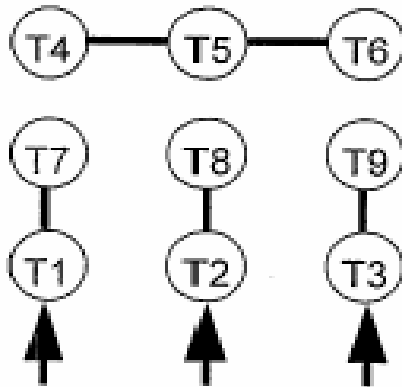

DATE:
April 4, 2013

CONNECTION DIAGRAM

CATALOG NO.:
WP0/72C

ACROSS THE LINE CONNECTION

LINE
230 VOLT CONNECTION

LINE
460 VOLT CONNECTION