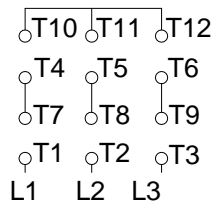

1 2 3 4 5 6 7 8

A
B
C
D
E
F

LOW VOLTAGE

HIGH VOLTAGE

CONNECTIONS FOR STARTING ONLY:

LOW VOLTAGE

HIGH VOLTAGE

Notes: Downloaded from <http://dealerselectric.com>
Generated for Model #06036ET3E364JP-W22

Performed by:

Checked:

Customer:

Close Coupled Pump: Three-Phase - W22 "JP" Type - TEFC - NEMA Premium

Three-phase induction motor
Frame 364/5JP - IP55

27-SEP-2016