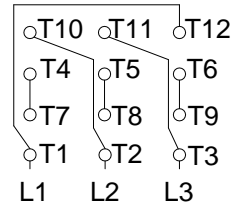

1 2 3 4 5 6 7 8

A
B
C
D
E
F

LOW VOLTAGE

HIGH VOLTAGE

CONNECTIONS FOR STARTING ONLY:

LOW VOLTAGE

HIGH VOLTAGE

Notes: Downloaded from <http://dealerselectric.com>
Generated for Model #06036ET3E364JP-W22

Performed by:

Checked:

Customer:

Close Coupled Pump: Three-Phase - W22 "JP" Type - TEFC - NEMA Premium

Three-phase induction motor
Frame 364/5JP - IP55

27-SEP-2016