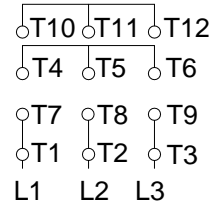

1 2 3 4 5 6 7 8

A
B
C
D
E
F

LOW VOLTAGE

HIGH VOLTAGE

CONNECTIONS FOR STARTING ONLY:

LOW VOLTAGE

HIGH VOLTAGE

Notes: Downloaded from <http://dealerselectric.com>
Generated for Model #06036ET3E364JP-W22

Performed by:

Checked:

Customer:

Close Coupled Pump: Three-Phase - W22 "JP" Type - TEFC - NEMA Premium

Three-phase induction motor
Frame 364/5JP - IP55

27-SEP-2016