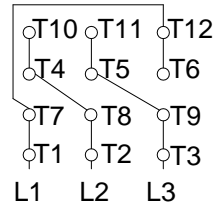

1 2 3 4 5 6 7 8

A
B
C
D
E
F

LOW VOLTAGE

HIGH VOLTAGE

CONNECTIONS FOR STARTING ONLY:

LOW VOLTAGE

HIGH VOLTAGE

Notes: Downloaded from <http://dealerselectric.com>
Generated for Model #06036ET3E364JP-W22

Performed by:

Checked:

Customer:

Close Coupled Pump: Three-Phase - W22 "JP" Type - TEFC - NEMA Premium

Three-phase induction motor
Frame 364/5JP - IP55

27-SEP-2016