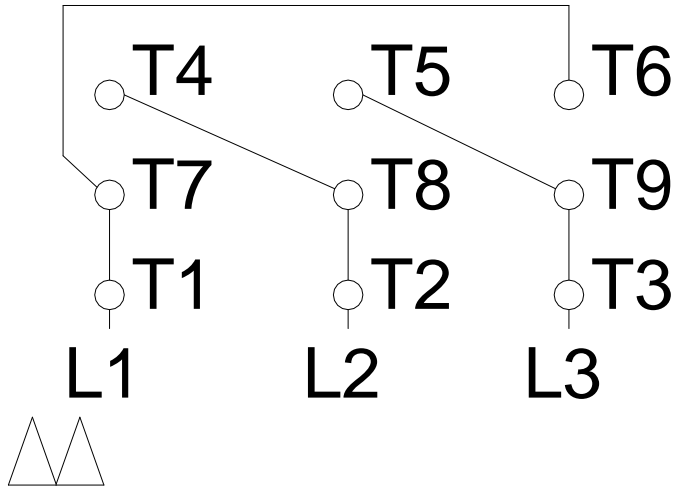

# HIGH VOLTAGE

A  
B  
C  
D  
E  
F

Notes: Downloaded from <http://dealerselectric.com>  
Generated for Model #01536EP3E215HP

Performed by:

Checked:

Customer:

P-Base Motors : High Efficiency

Three-phase induction motor  
Frame 215HP - IP55