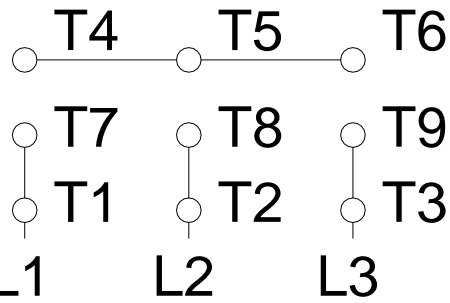

1 2 3 4 5 6 7 8

A

LOW VOLTAGE

HIGH VOLTAGE

B

C

D

E

F

Notes: Downloaded from http://dealerselectric.com Generated for Model #00118EP3E143HP		
Performed by:		
Checked:		
Customer:		
P-Base Motors : High Efficiency		
Three-phase induction motor Frame 143HP - IP55	12-SEP-2016	