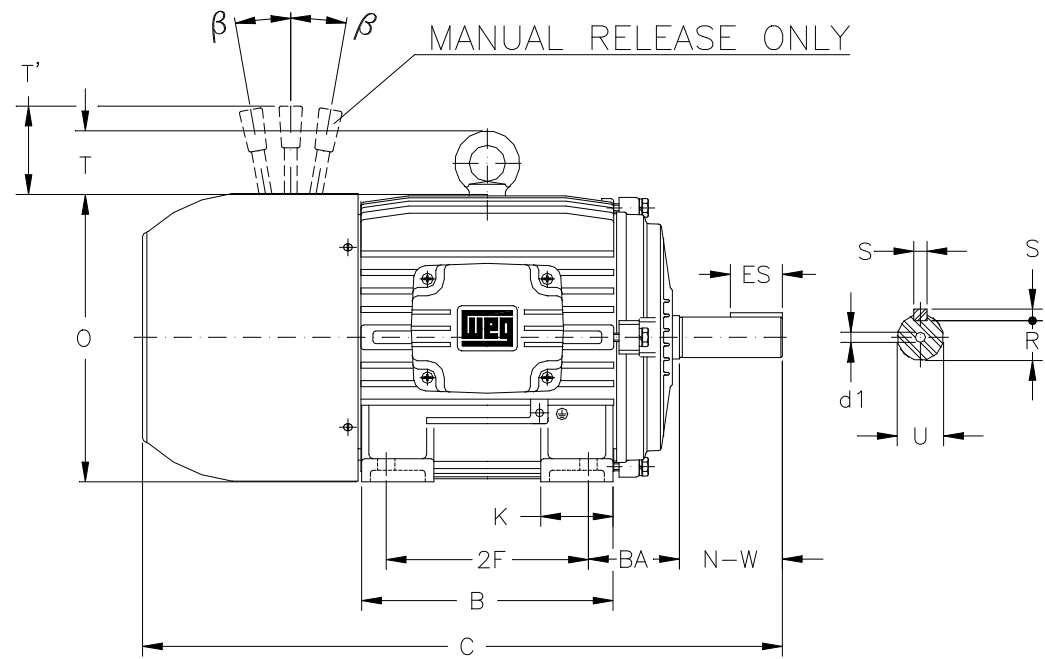

1 2 3 4 5 6 7 8

A

B

C

D

E

F

Notes: Downloaded from <http://dealerselectric.com>
Generated for Model #00109EP3EBM182T

Performed by:

Checked:

Customer:

Brake Motors : Three-Phase - High Efficiency

2E 7.500	A 8.661	2F 4.500	B 5.945	BA 2.750
J 1.890	K 1.969	P 8.740	ES 1.969	depth 0.250
S 0.250	N-W 2.750	U 1.125	R 0.984	AB 7.047
D 4.500	G 0.799	O 9.343	T 1.772	H 0.406
C 18.246	AA NPT 1"	d1 A 4	d2 A 4	

Three-phase induction motor
Frame 182T - IP55

12-SEP-2016