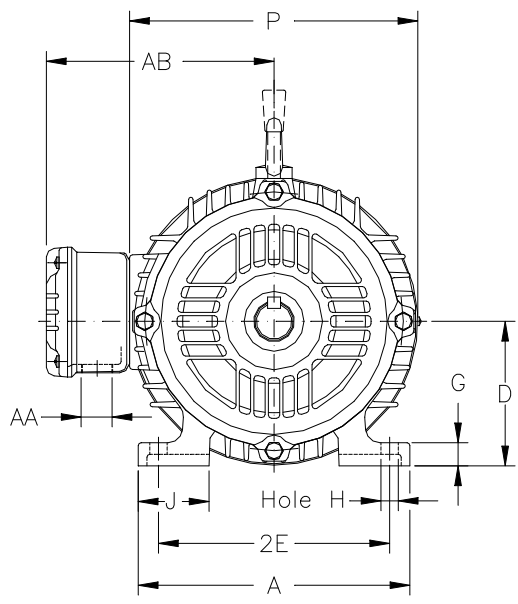

1 2 3 4 5 6 7 8

A

B

C

D

E

F

Notes: Downloaded from <http://dealerselectric.com>
Generated for Model #00109EP3EBM182T

Performed by:

Checked:

Customer:

Brake Motors : Three-Phase - High Efficiency

2E 7.500	A 8.661	2F 4.500	B 5.945	BA 2.750
J 1.890	K 1.969	P 8.740	ES 1.969	depth 0.250
S 0.250	N-W 2.750	U 1.125	R 0.984	AB 7.047
D 4.500	G 0.799	O 9.343	T 1.772	H 0.406
C 18.246	AA NPT 1"	d1 A 4	d2 A 4	

Three-phase induction motor
Frame 182T - IP55

12-SEP-2016