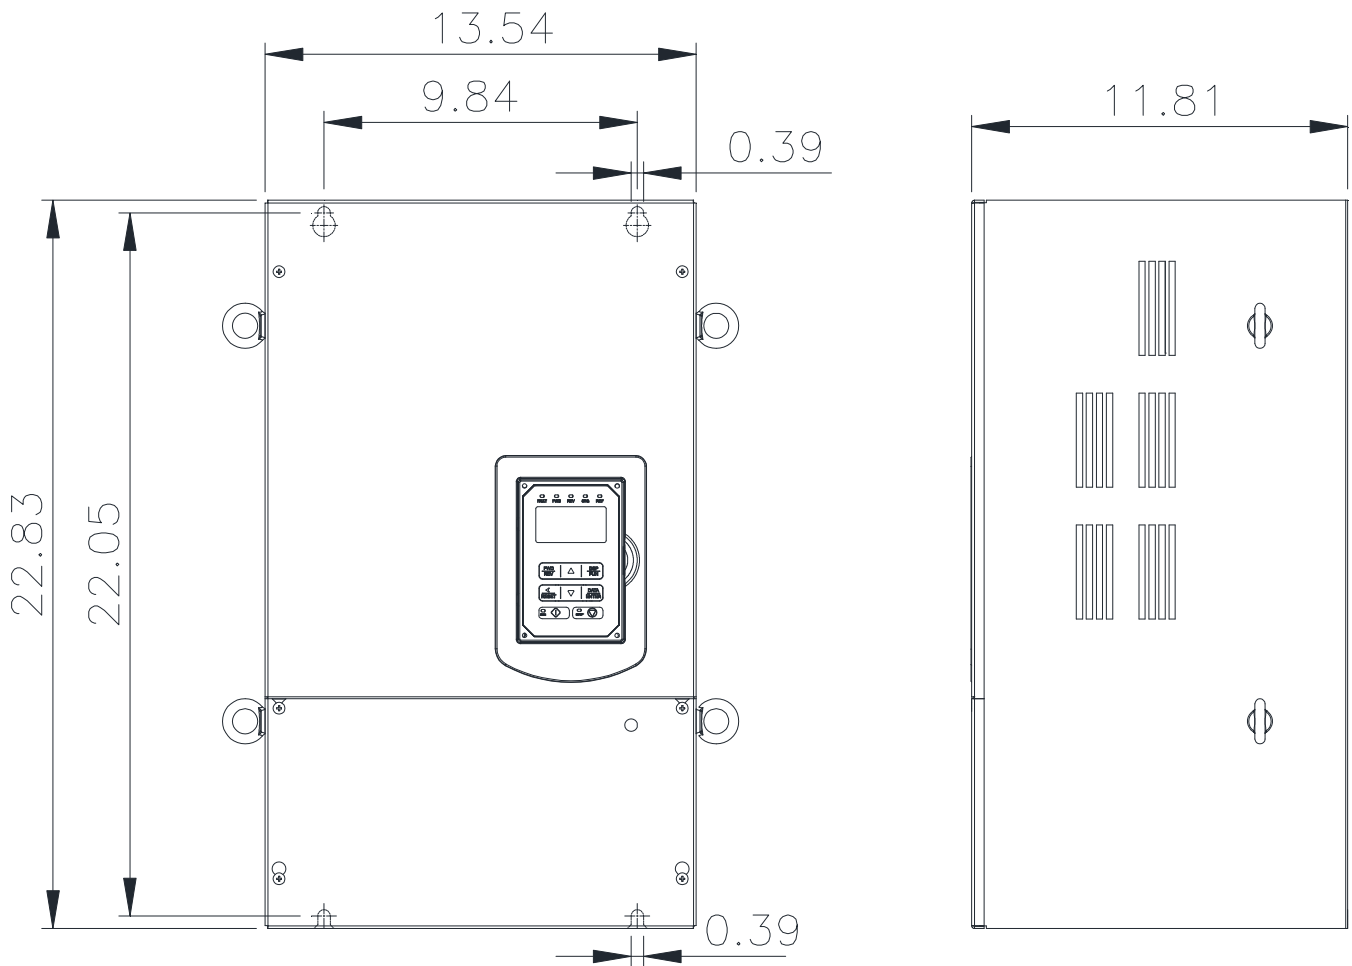

GENERAL DATASHEET VARIABLE SPEED DRIVE

SERIES		MODEL#		
F510		F510-4125-C3-U		
ISSUED		ENCLOSURE/ FRAME		
8/26/2016		Open Chassis (IP00) / F6		
INPUT AMPS		AC INPUT VOLTAGE	AC INPUT FREQUENCY	AC INPUT PHASE
ND (VT)				
181		380-480	50/60	3
OUTPUT HP	OUTPUT AMPS	AC OUTPUT VOLTAGE	AC OUTPUT FREQUENCY	AC OUTPUT PHASE
ND (VT)	ND (VT)			
125	165	0-480	0-400	3

Approved By:	Brian Smith	Drawing No:	F510-460-125-F6	Revision: 0
--------------	-------------	-------------	-----------------	-------------