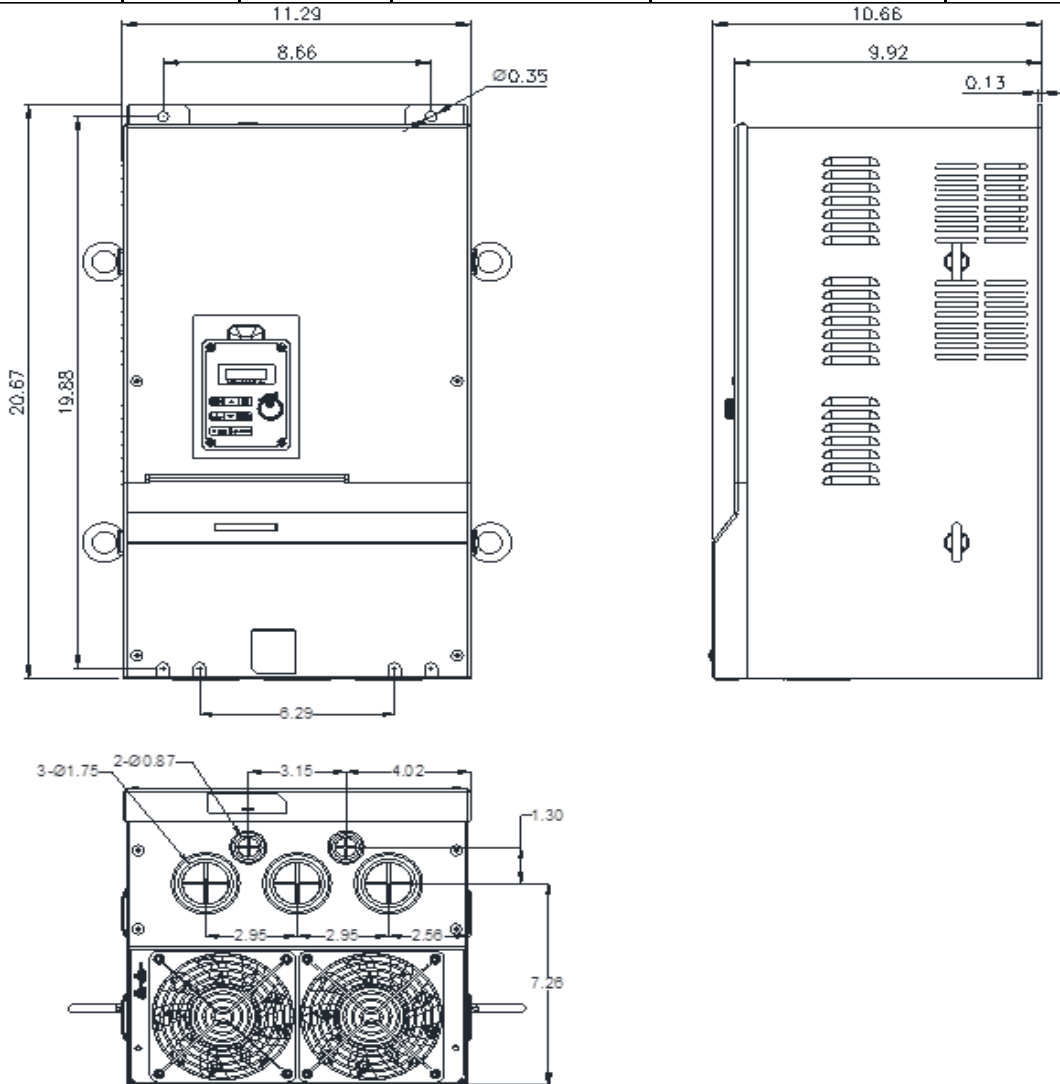

GENERAL DATASHEET VARIABLE SPEED DRIVE

Series E510				MODEL# E510-475-H3-U		
ISSUED 8/29/2017				ENCLOSURE/ FRAME NEMA 1 (IP20) / F6		
INPUT AMPS		AC INPUT VOLTAGE	AC INPUT FREQUENCY	AC INPUT PHASE		
HD (CT)	ND (VT)					
130	159	380-480	50/60	3		
OUTPUT HP		AC OUTPUT VOLTAGE	AC OUTPUT FREQUENCY	AC OUTPUT PHASE		
OUTPUT AMPS						
HD (CT)	ND (VT)	HD (CT)	ND (VT)			
75	100	118	145	0-480	0-599	3

Approved By:	Brian Smith	Drawing No:	E510-460-475-F6	Revision: 0
--------------	-------------	-------------	-----------------	-------------