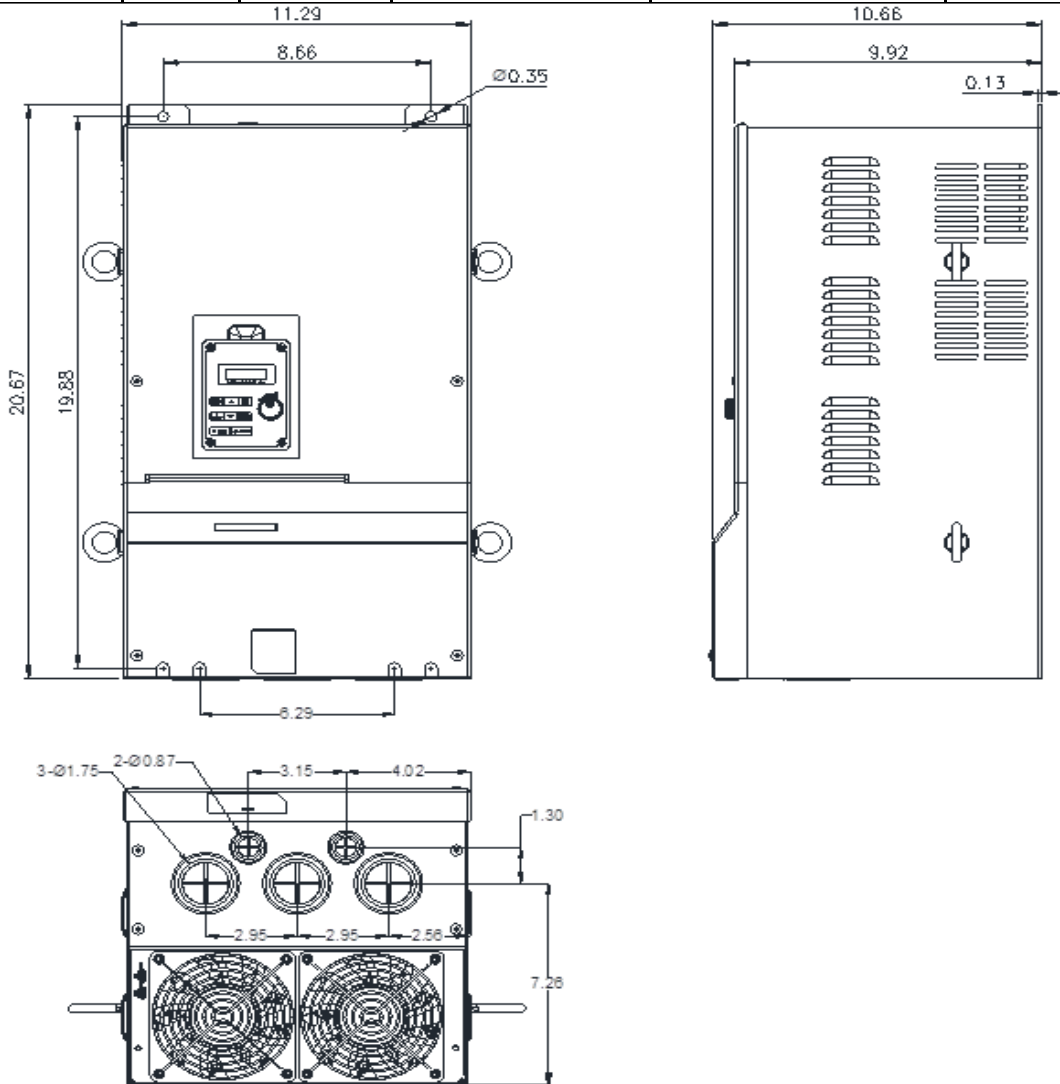

GENERAL DATASHEET VARIABLE SPEED DRIVE

Series E510				MODEL# E510-460-H3-U	
ISSUED 8/29/2017				ENCLOSURE/ FRAME NEMA 1 (IP20) / F6	
INPUT AMPS		AC INPUT VOLTAGE	AC INPUT FREQUENCY	AC INPUT PHASE	
HD (CT)	ND (VT)				
98.9	112	380-480	50/60	3	
OUTPUT HP		AC OUTPUT VOLTAGE	AC OUTPUT FREQUENCY	AC OUTPUT PHASE	
OUTPUT AMPS					
HD (CT)	ND (VT)	0-480	0-599	3	
60	75				
91	103				

Approved By:	Brian Smith	Drawing No:	E510-460-460-F6	Revision: 0
--------------	-------------	-------------	-----------------	-------------