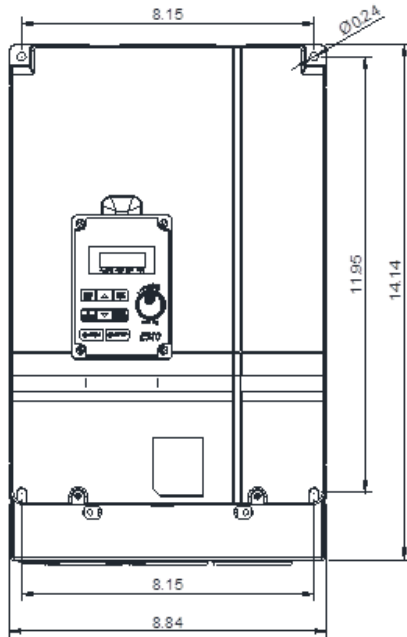

## GENERAL DATASHEET VARIABLE SPEED DRIVE

Series <b>E510</b>		MODEL# <b>E510-420-H3-U</b>		
ISSUED <b>8/29/2017</b>		ENCLOSURE/ FRAME <b>NEMA 1 (IP20) / F4</b>		
THREE PHASE INPUT AMPS HD (CT) <b>38</b>		AC INPUT VOLTAGE <b>380-480</b>	AC INPUT FREQUENCY <b>50/60</b>	AC INPUT PHASE <b>3</b>
OUTPUT HP HD (CT) <b>20</b>	OUTPUT AMPS HD (CT) <b>32</b>	AC OUTPUT VOLTAGE <b>0-480</b>	AC OUTPUT FREQUENCY <b>0-599</b>	AC OUTPUT PHASE <b>3</b>

Approved By:	Brian Smith	Drawing No:	E510-460-420-F4	Revision: 0
--------------	-------------	-------------	-----------------	-------------