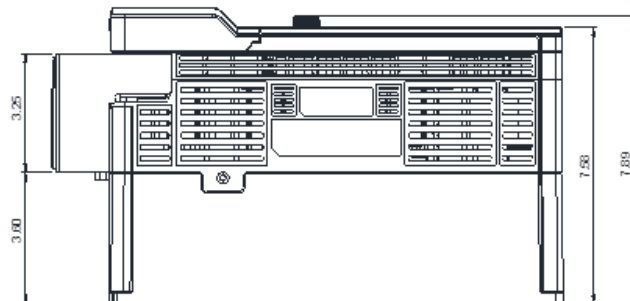

## GENERAL DATASHEET VARIABLE SPEED DRIVE

Series <b>E510</b>		MODEL# <b>E510-420-H3-U</b>		
ISSUED <b>8/29/2017</b>		ENCLOSURE/ FRAME <b>NEMA 1 (IP20) / F4</b>		
THREE PHASE INPUT AMPS HD (CT) <b>38</b>		AC INPUT VOLTAGE <b>380-480</b>	AC INPUT FREQUENCY <b>50/60</b>	AC INPUT PHASE <b>3</b>
OUTPUT HP HD (CT) <b>20</b>	OUTPUT AMPS HD (CT) <b>32</b>	AC OUTPUT VOLTAGE <b>0-480</b>	AC OUTPUT FREQUENCY <b>0-599</b>	AC OUTPUT PHASE <b>3</b>