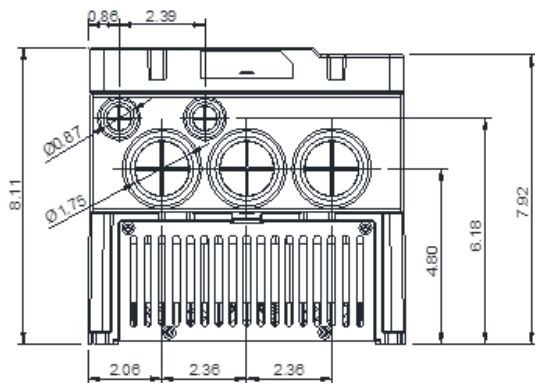

## GENERAL DATASHEET VARIABLE SPEED DRIVE

Series <b>E510</b>		MODEL# <b>E510-420-H3-U</b>		
ISSUED <b>8/29/2017</b>		ENCLOSURE/ FRAME <b>NEMA 1 (IP20) / F4</b>		
THREE PHASE INPUT AMPS HD (CT) <b>38</b>		AC INPUT VOLTAGE <b>380-480</b>	AC INPUT FREQUENCY <b>50/60</b>	AC INPUT PHASE <b>3</b>
OUTPUT HP HD (CT) <b>20</b>	OUTPUT AMPS HD (CT) <b>32</b>	AC OUTPUT VOLTAGE <b>0-480</b>	AC OUTPUT FREQUENCY <b>0-599</b>	AC OUTPUT PHASE <b>3</b>

Approved By:	Brian Smith	Drawing No:	E510-460-420-F4	Revision: 0
--------------	-------------	-------------	-----------------	-------------