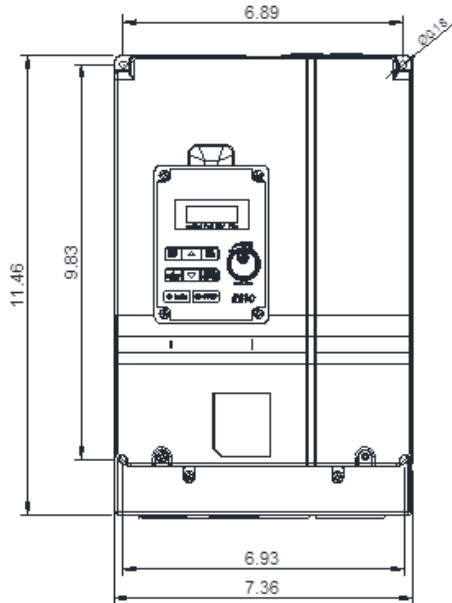

GENERAL DATASHEET VARIABLE SPEED DRIVE

Series E510		MODEL# E510-415-H3-U		
ISSUED 8/29/2017		ENCLOSURE/ FRAME NEMA 1 (IP20) / F3		
THREE PHASE INPUT AMPS HD (CT) 31		AC INPUT VOLTAGE 380-480	AC INPUT FREQUENCY 50/60	AC INPUT PHASE 3
OUTPUT HP HD (CT) 15	OUTPUT AMPS HD (CT) 24	AC OUTPUT VOLTAGE 0-480	AC OUTPUT FREQUENCY 0-599	AC OUTPUT PHASE 3

Approved By:	Brian Smith	Drawing No:	E510-460-415-F3	Revision: 0
--------------	-------------	-------------	-----------------	-------------