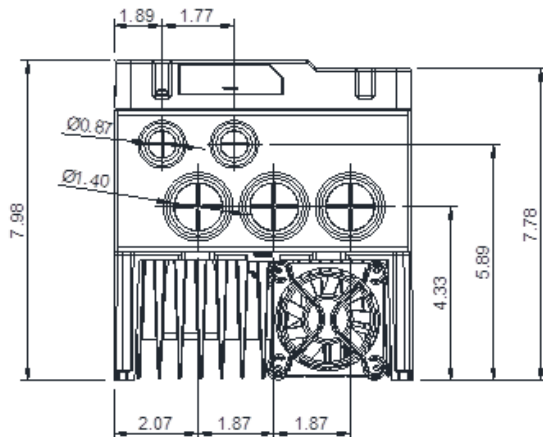

GENERAL DATASHEET VARIABLE SPEED DRIVE

Series E510		MODEL# E510-415-H3-U		
ISSUED 8/29/2017		ENCLOSURE/ FRAME NEMA 1 (IP20) / F3		
THREE PHASE INPUT AMPS HD (CT) 31		AC INPUT VOLTAGE 380-480	AC INPUT FREQUENCY 50/60	AC INPUT PHASE 3
OUTPUT HP HD (CT) 15	OUTPUT AMPS HD (CT) 24	AC OUTPUT VOLTAGE 0-480	AC OUTPUT FREQUENCY 0-599	AC OUTPUT PHASE 3

Approved By:	Brian Smith	Drawing No:	E510-460-415-F3	Revision: 0
--------------	-------------	-------------	-----------------	-------------