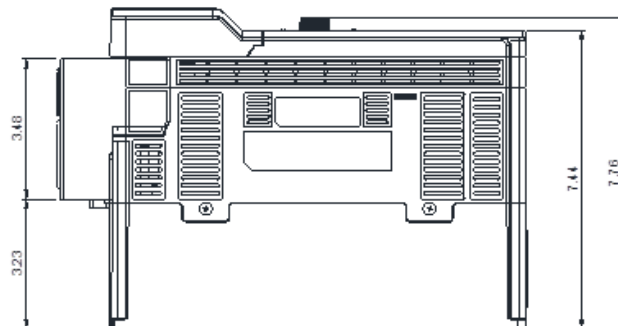

GENERAL DATASHEET VARIABLE SPEED DRIVE

Series E510		MODEL# E510-415-H3-U		
ISSUED 8/29/2017		ENCLOSURE/ FRAME NEMA 1 (IP20) / F3		
THREE PHASE INPUT AMPS HD (CT) 31		AC INPUT VOLTAGE 380-480	AC INPUT FREQUENCY 50/60	AC INPUT PHASE 3
OUTPUT HP HD (CT) 15	OUTPUT AMPS HD (CT) 24	AC OUTPUT VOLTAGE 0-480	AC OUTPUT FREQUENCY 0-599	AC OUTPUT PHASE 3