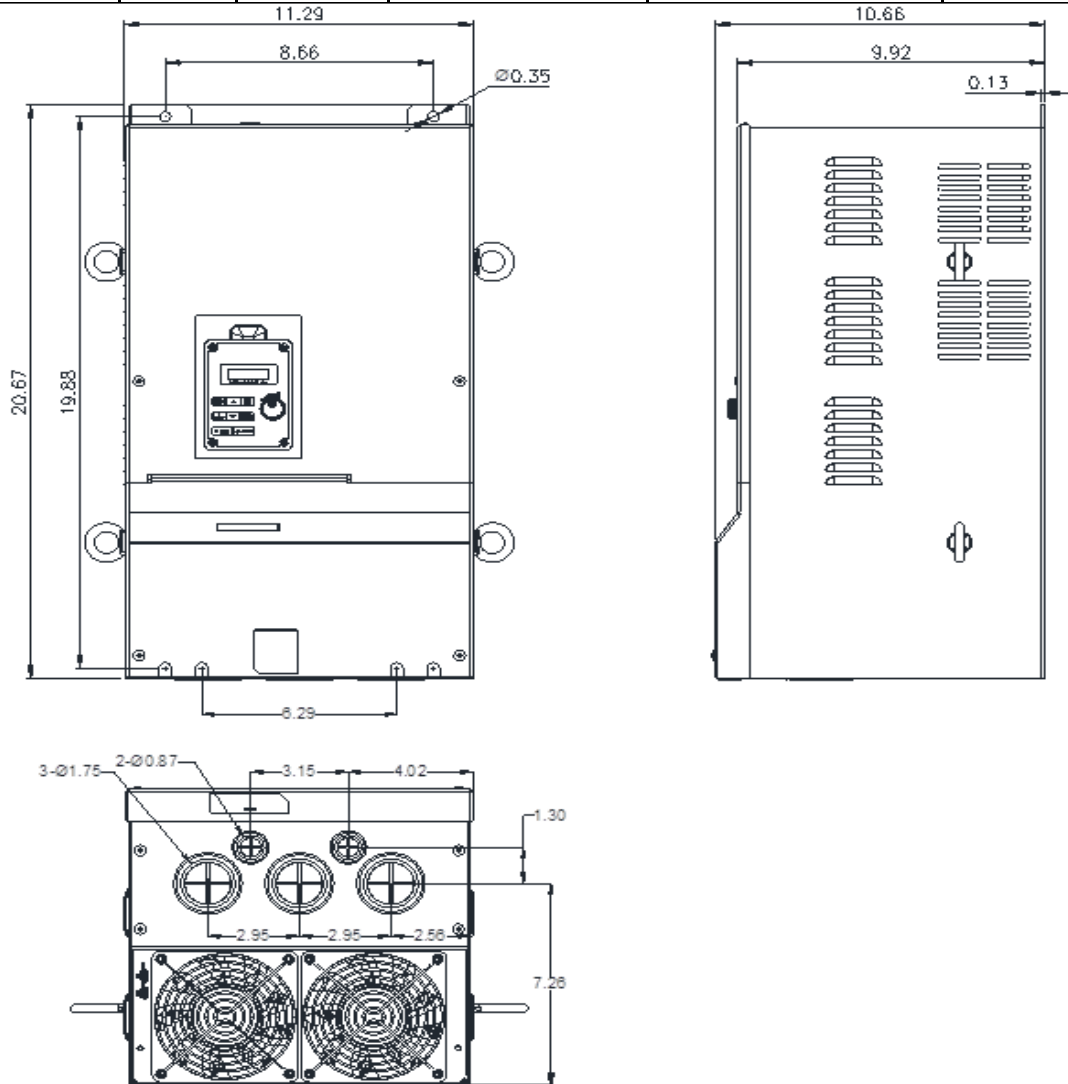

GENERAL DATASHEET VARIABLE SPEED DRIVE

Series E510				MODEL# E510-230-H3-U	
ISSUED 8/24/2017				ENCLOSURE/ FRAME NEMA 1 (IP20) / F6	
INPUT AMPS		AC INPUT VOLTAGE	AC INPUT FREQUENCY	AC INPUT PHASE	
HD (CT)	ND (VT)				
92.4	119.6	200-240	50/60	3	
OUTPUT HP		AC OUTPUT VOLTAGE	AC OUTPUT FREQUENCY	AC OUTPUT PHASE	
OUTPUT AMPS					
HD (CT)	ND (VT)	HD (CT)	ND (VT)		
30	40	85	110	0-240	0-599

Approved By:	Brian Smith	Drawing No:	E510-230-230-F6	Revision: 0
--------------	-------------	-------------	-----------------	-------------