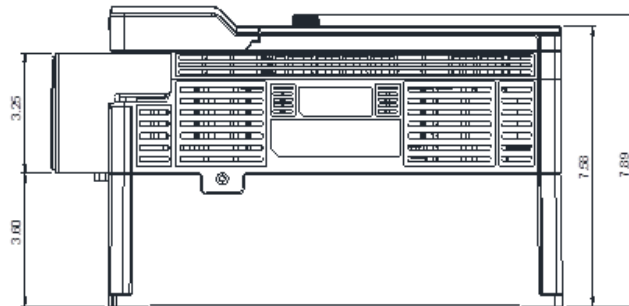

GENERAL DATASHEET VARIABLE SPEED DRIVE

Series E510		MODEL# E510-220-H3-U		
ISSUED 8/24/2017		ENCLOSURE/ FRAME NEMA 1 (IP20) / F4		
THREE PHASE INPUT AMPS HD (CT) 70		AC INPUT VOLTAGE 200-240	AC INPUT FREQUENCY 50/60	AC INPUT PHASE 3
OUTPUT HP HD (CT) 20	OUTPUT AMPS HD (CT) 64	AC OUTPUT VOLTAGE 0-240	AC OUTPUT FREQUENCY 0-599	AC OUTPUT PHASE 3