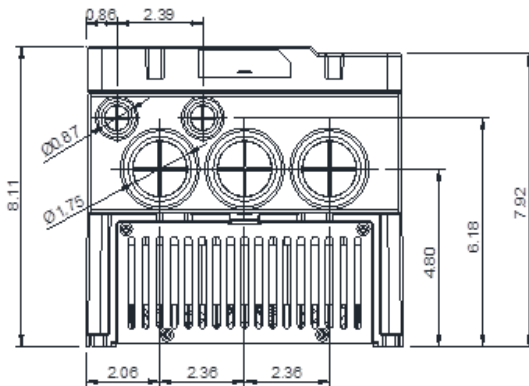

GENERAL DATASHEET VARIABLE SPEED DRIVE

Series E510		MODEL# E510-220-H3-U		
ISSUED 8/24/2017		ENCLOSURE/ FRAME NEMA 1 (IP20) / F4		
THREE PHASE INPUT AMPS HD (CT) 70		AC INPUT VOLTAGE 200-240	AC INPUT FREQUENCY 50/60	AC INPUT PHASE 3
OUTPUT HP HD (CT) 20	OUTPUT AMPS HD (CT) 64	AC OUTPUT VOLTAGE 0-240	AC OUTPUT FREQUENCY 0-599	AC OUTPUT PHASE 3

Approved By:	Brian Smith	Drawing No:	E510-230-220-F4	Revision: 0
--------------	-------------	-------------	-----------------	-------------