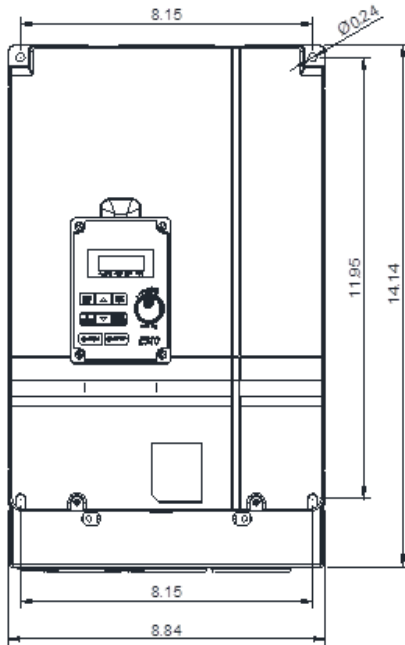

GENERAL DATASHEET VARIABLE SPEED DRIVE

Series E510		MODEL# E510-220-H3-U		
ISSUED 8/24/2017		ENCLOSURE/ FRAME NEMA 1 (IP20) / F4		
THREE PHASE INPUT AMPS HD (CT) 70		AC INPUT VOLTAGE 200-240	AC INPUT FREQUENCY 50/60	AC INPUT PHASE 3
OUTPUT HP HD (CT) 20	OUTPUT AMPS HD (CT) 64	AC OUTPUT VOLTAGE 0-240	AC OUTPUT FREQUENCY 0-599	AC OUTPUT PHASE 3

Approved By:	Brian Smith	Drawing No:	E510-230-220-F4	Revision: 0
--------------	-------------	-------------	-----------------	-------------