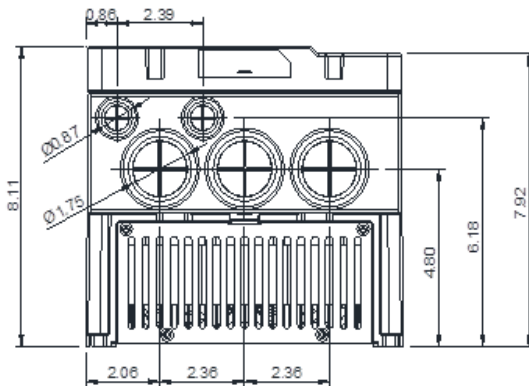

## GENERAL DATASHEET VARIABLE SPEED DRIVE

Series <b>E510</b>		MODEL# <b>E510-215-H3-U</b>		
ISSUED <b>8/24/2017</b>		ENCLOSURE/ FRAME <b>NEMA 1 (IP20) / F4</b>		
THREE PHASE INPUT AMPS HD (CT) <b>57</b>		AC INPUT VOLTAGE <b>200-240</b>	AC INPUT FREQUENCY <b>50/60</b>	AC INPUT PHASE <b>3</b>
OUTPUT HP HD (CT) <b>15</b>	OUTPUT AMPS HD (CT) <b>48</b>	AC OUTPUT VOLTAGE <b>0-240</b>	AC OUTPUT FREQUENCY <b>0-599</b>	AC OUTPUT PHASE <b>3</b>

Approved By:	Brian Smith	Drawing No:	E510-230-215-F4	Revision: 0
--------------	-------------	-------------	-----------------	-------------