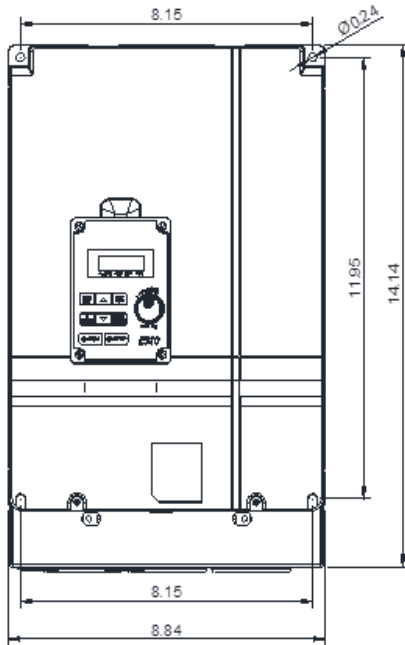

## GENERAL DATASHEET VARIABLE SPEED DRIVE

Series <b>E510</b>		MODEL# <b>E510-215-H3-U</b>		
ISSUED <b>8/24/2017</b>		ENCLOSURE/ FRAME <b>NEMA 1 (IP20) / F4</b>		
THREE PHASE INPUT AMPS HD (CT) <b>57</b>		AC INPUT VOLTAGE <b>200-240</b>	AC INPUT FREQUENCY <b>50/60</b>	AC INPUT PHASE <b>3</b>
OUTPUT HP HD (CT) <b>15</b>	OUTPUT AMPS HD (CT) <b>48</b>	AC OUTPUT VOLTAGE <b>0-240</b>	AC OUTPUT FREQUENCY <b>0-599</b>	AC OUTPUT PHASE <b>3</b>

Approved By:	Brian Smith	Drawing No:	E510-230-215-F4	Revision: 0
--------------	-------------	-------------	-----------------	-------------