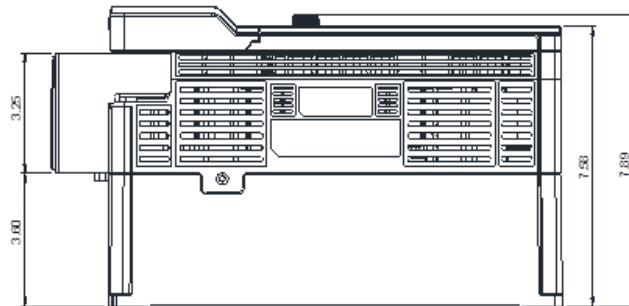

## GENERAL DATASHEET VARIABLE SPEED DRIVE

Series <b>E510</b>		MODEL# <b>E510-215-H3-U</b>		
ISSUED <b>8/24/2017</b>		ENCLOSURE/ FRAME <b>NEMA 1 (IP20) / F4</b>		
THREE PHASE INPUT AMPS HD (CT) <b>57</b>		AC INPUT VOLTAGE <b>200-240</b>	AC INPUT FREQUENCY <b>50/60</b>	AC INPUT PHASE <b>3</b>
OUTPUT HP HD (CT) <b>15</b>	OUTPUT AMPS HD (CT) <b>48</b>	AC OUTPUT VOLTAGE <b>0-240</b>	AC OUTPUT FREQUENCY <b>0-599</b>	AC OUTPUT PHASE <b>3</b>