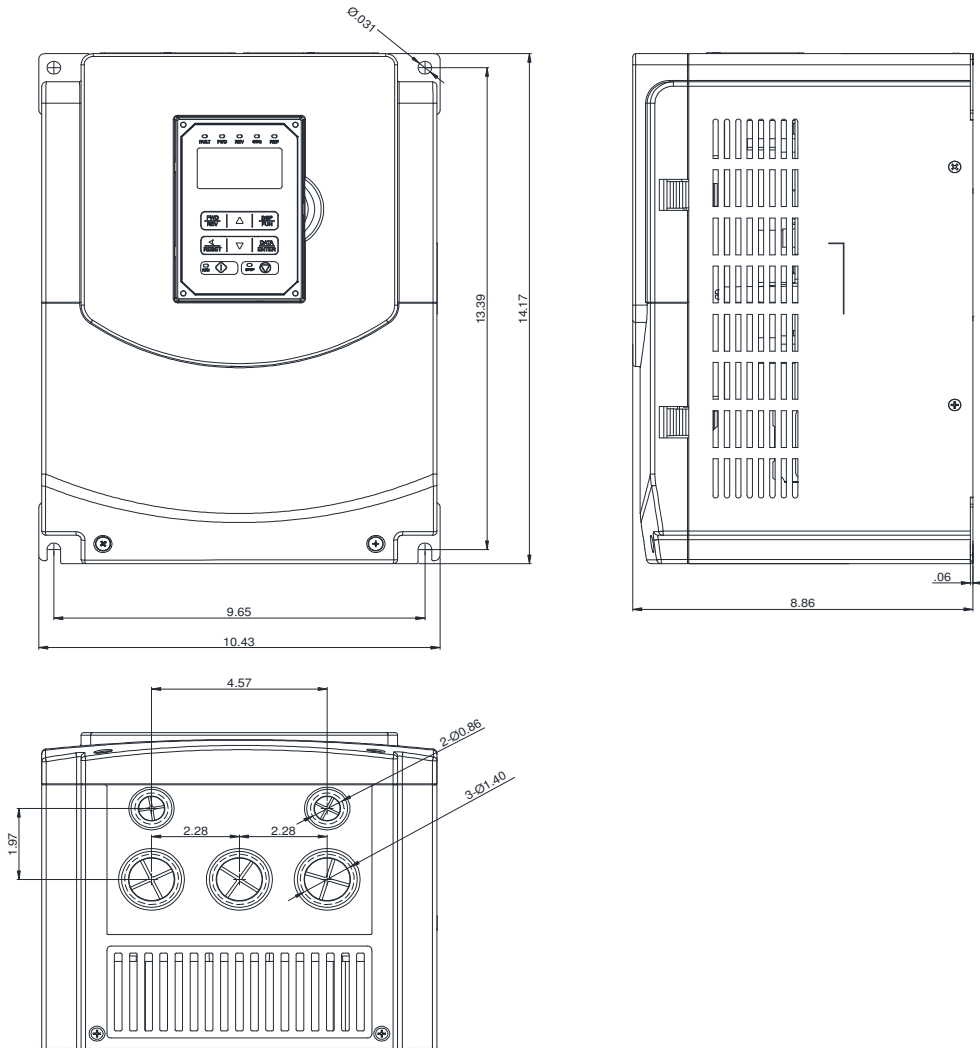

GENERAL DATASHEET VARIABLE SPEED DRIVE

Series A510				MODEL# A510-6040-C3-U	
ISSUED 9/6/2016				ENCLOSURE/ FRAME NEMA 1 (IP20) / F4	
INPUT AMPS		AC INPUT VOLTAGE	AC INPUT FREQUENCY	AC INPUT PHASE	
HD (CT)	ND (VT)				
37.5	46	600-690	50/60	3	
OUTPUT HP		AC OUTPUT VOLTAGE	AC OUTPUT FREQUENCY	AC OUTPUT PHASE	
OUTPUT AMPS					
HD (CT)	ND (VT)	HD (CT)	ND (VT)		
40	50	34	42	0-690	0-599

Approved By:	Brian Smith	Drawing No:	A510-690-040-F4	Revision: 0
--------------	-------------	-------------	-----------------	-------------