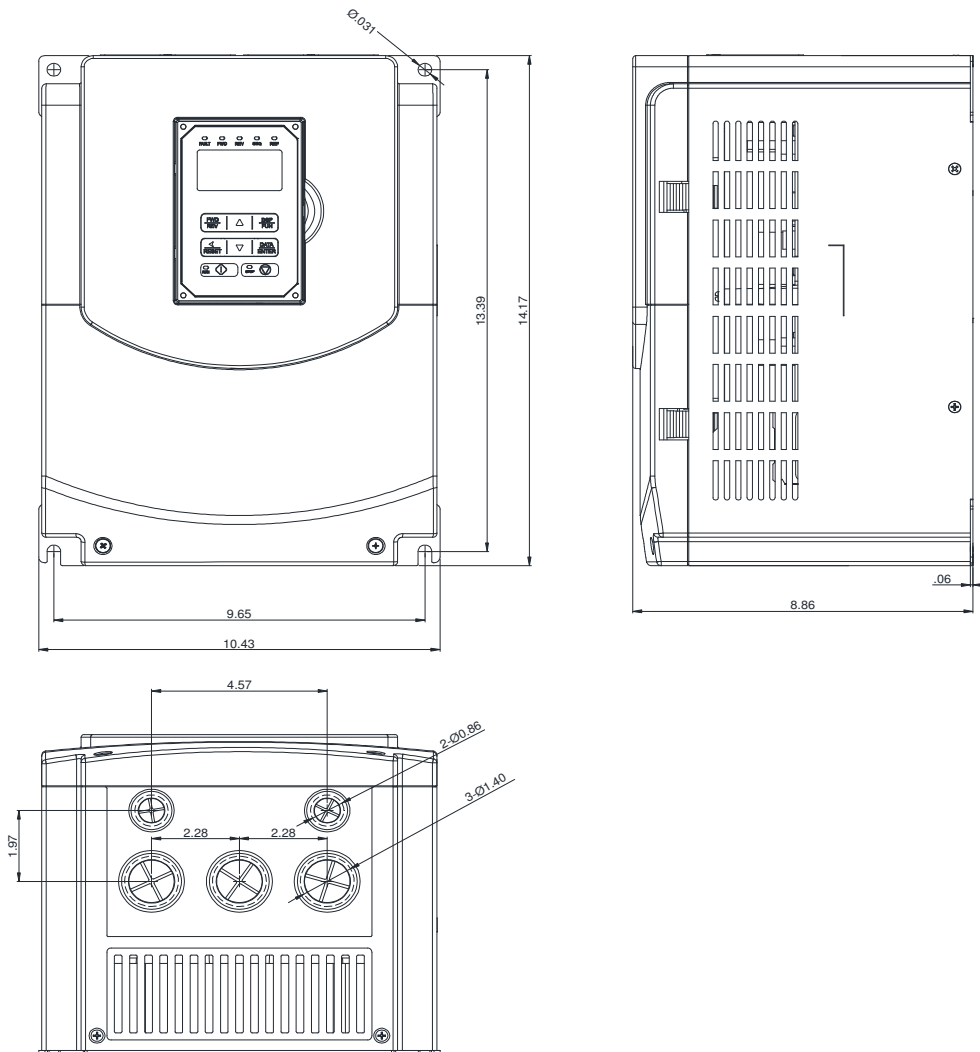

GENERAL DATASHEET VARIABLE SPEED DRIVE

Series A510				MODEL# A510-6030-C3-U	
ISSUED 9/6/2016				ENCLOSURE/ FRAME NEMA 1 (IP20) / F4	
INPUT AMPS		AC INPUT VOLTAGE	AC INPUT FREQUENCY	AC INPUT PHASE	
HD (CT)	ND (VT)				
30	37.5	600-690	50/60	3	
OUTPUT HP		AC OUTPUT VOLTAGE	AC OUTPUT FREQUENCY	AC OUTPUT PHASE	
OUTPUT AMPS					
HD (CT)	ND (VT)	HD (CT)	ND (VT)	3	
30	40	27	34		
		0-690	0-599		

Approved By:	Brian Smith	Drawing No:	A510-690-030-F4	Revision: 0
--------------	-------------	-------------	-----------------	-------------