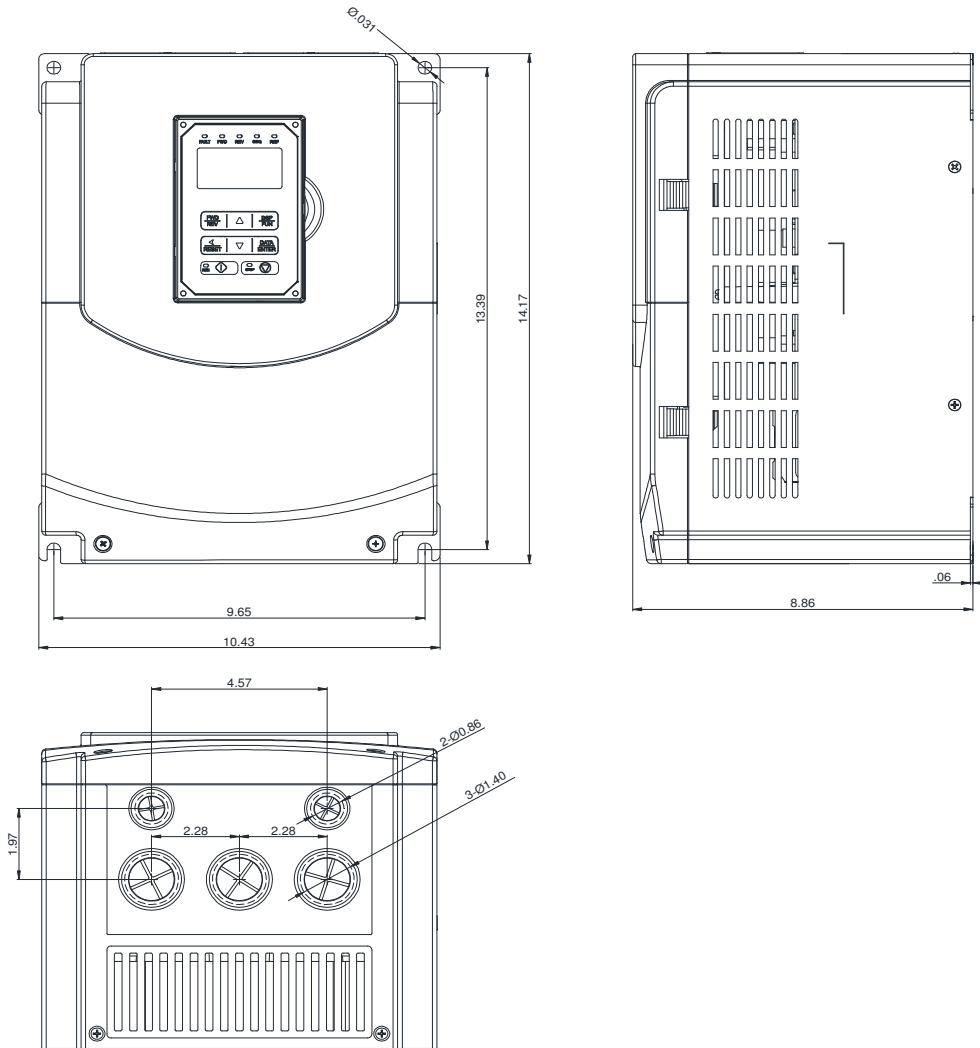

GENERAL DATASHEET VARIABLE SPEED DRIVE

Series A510				MODEL# A510-6020-C3-U	
ISSUED 9/6/2016				ENCLOSURE/ FRAME NEMA 1 (IP20) / F4	
INPUT AMPS		AC INPUT VOLTAGE 600-690	AC INPUT FREQUENCY 50/60	AC INPUT PHASE 3	
HD (CT) 21	ND (VT) 24.5				
OUTPUT HP		AC OUTPUT VOLTAGE 0-690	AC OUTPUT FREQUENCY 0-599	AC OUTPUT PHASE 3	
HD (CT) 20	ND (VT) 25			HD (CT) 19	ND (VT) 22

Approved By:	Brian Smith	Drawing No:	A510-690-020-F4	Revision: 0
--------------	-------------	-------------	-----------------	-------------