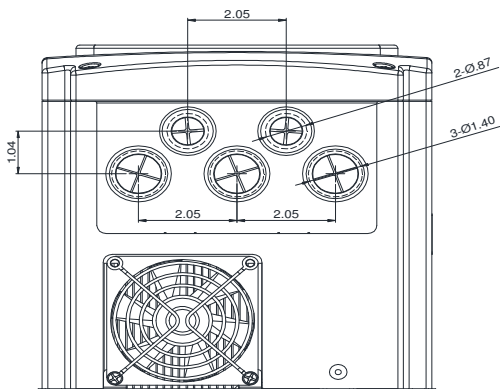

GENERAL DATASHEET VARIABLE SPEED DRIVE

Series A510				MODEL# A510-5005-C3-U		
ISSUED 9/6/2016				ENCLOSURE/ FRAME NEMA 1 (IP20) / F3		
INPUT AMPS				AC INPUT VOLTAGE	AC INPUT FREQUENCY	AC INPUT PHASE
HD (CT) 7.3		ND (VT) 9.7				
OUTPUT HP				AC OUTPUT VOLTAGE	AC OUTPUT FREQUENCY	AC OUTPUT PHASE
HD (CT) 5		ND (VT) 5				
OUTPUT AMPS						
HD (CT) 6.6		ND (VT) 8.8				

Approved By:	Brian Smith	Drawing No:	A510-575-005-F3	Revision: 0
--------------	-------------	-------------	-----------------	-------------