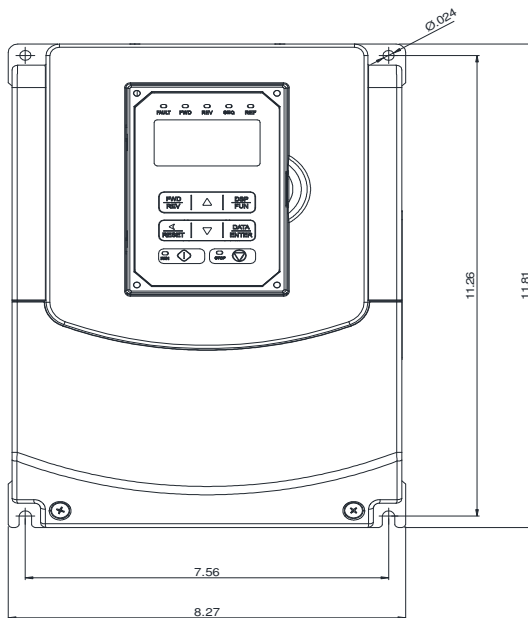

GENERAL DATASHEET VARIABLE SPEED DRIVE

Series A510				MODEL# A510-5005-C3-U		
ISSUED 9/6/2016				ENCLOSURE/ FRAME NEMA 1 (IP20) / F3		
INPUT AMPS				AC INPUT VOLTAGE	AC INPUT FREQUENCY	AC INPUT PHASE
HD (CT) 7.3		ND (VT) 9.7				
OUTPUT HP				AC OUTPUT VOLTAGE	AC OUTPUT FREQUENCY	AC OUTPUT PHASE
HD (CT) 5		ND (VT) 5				
OUTPUT AMPS						
HD (CT) 6.6		ND (VT) 8.8				

Approved By:	Brian Smith	Drawing No:	A510-575-005-F3	Revision: 0
--------------	-------------	-------------	-----------------	-------------