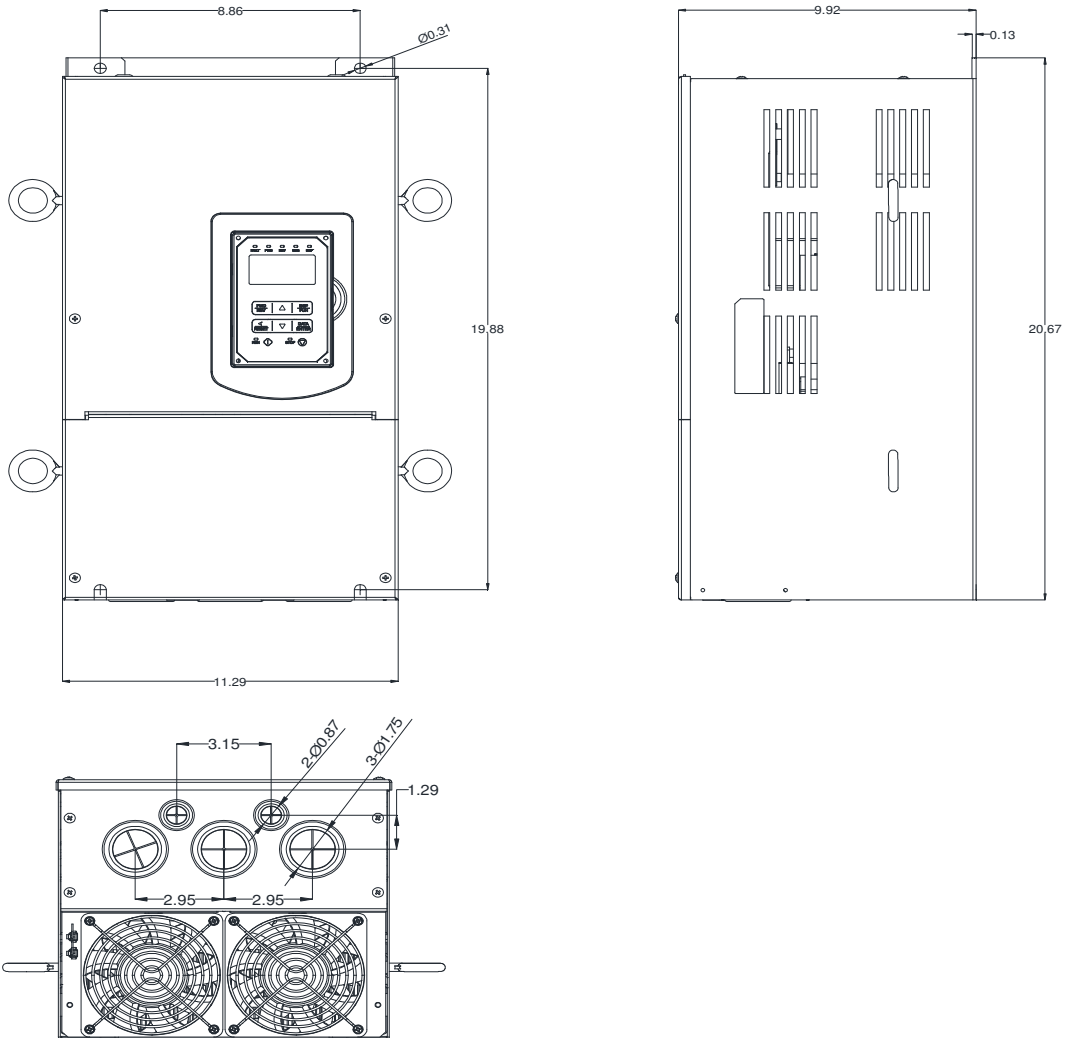

GENERAL DATASHEET VARIABLE SPEED DRIVE

Series A510				MODEL# A510-4075-C3-U	
ISSUED 8/31/2016				ENCLOSURE/ FRAME NEMA 1 (IP20) / F5	
INPUT AMPS		AC INPUT VOLTAGE	AC INPUT FREQUENCY	AC INPUT PHASE	
HD (CT)	ND (VT)				
130	159	380-480	50/60	3	
OUTPUT HP		AC OUTPUT VOLTAGE	AC OUTPUT FREQUENCY	AC OUTPUT PHASE	
OUTPUT AMPS					
HD (CT)	ND (VT)	HD (CT)	ND (VT)		
75	100	118	145	0-480	0-599

Approved By:	Brian Smith	Drawing No:	A510-460-075-F5	Revision: 0
--------------	-------------	-------------	-----------------	-------------