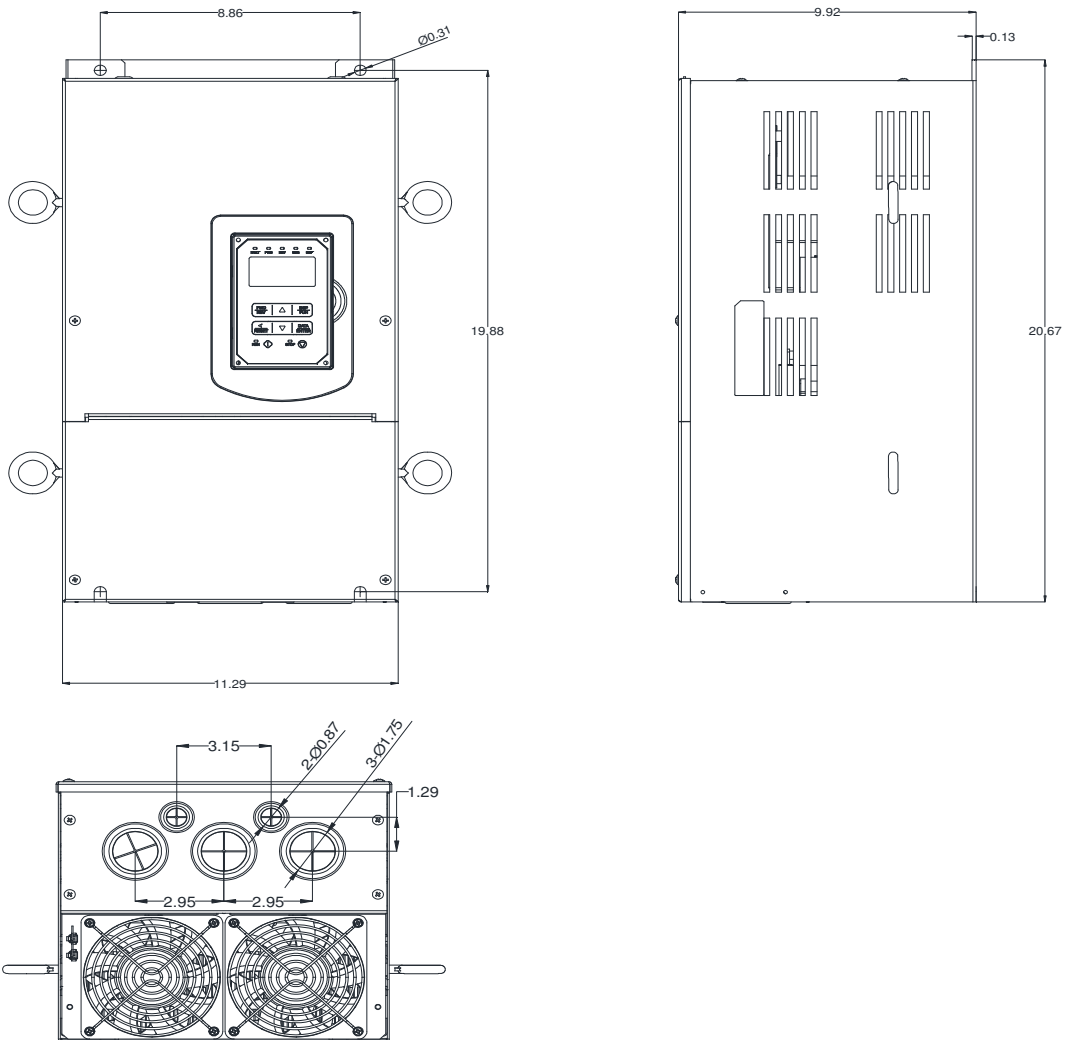

GENERAL DATASHEET VARIABLE SPEED DRIVE

Series A510				MODEL# A510-4060-C3-U	
ISSUED 8/31/2016				ENCLOSURE/ FRAME NEMA 1 (IP20) / F5	
INPUT AMPS		AC INPUT VOLTAGE	AC INPUT FREQUENCY	AC INPUT PHASE	
HD (CT)	ND (VT)				
98.9	112	380-480	50/60	3	
OUTPUT HP		AC OUTPUT VOLTAGE	AC OUTPUT FREQUENCY	AC OUTPUT PHASE	
OUTPUT AMPS					
HD (CT)	ND (VT)	HD (CT)	ND (VT)		
60	75	91	103	0-480	0-599

Approved By:	Brian Smith	Drawing No:	A510-460-060-F5	Revision: 0
--------------	-------------	-------------	-----------------	-------------