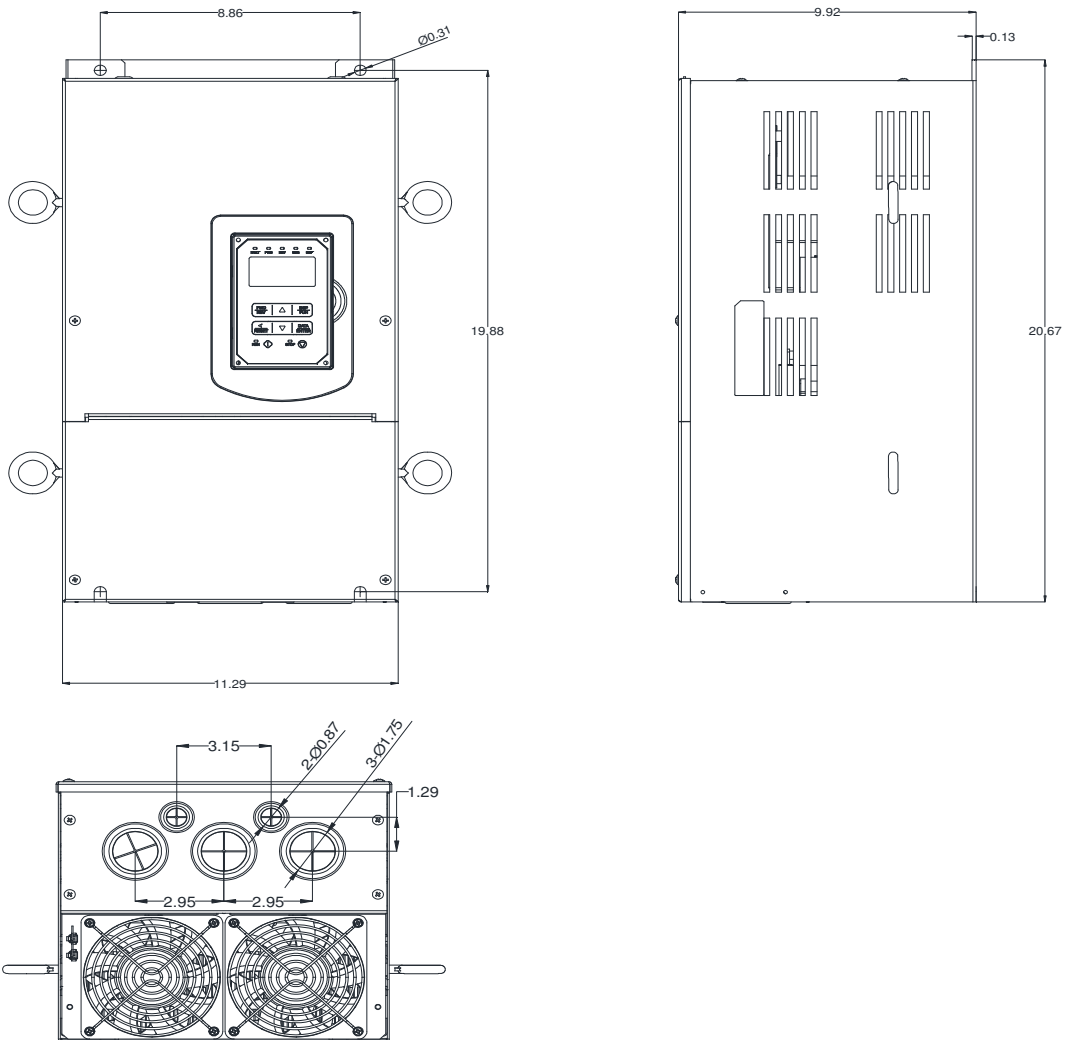

GENERAL DATASHEET VARIABLE SPEED DRIVE

Series A510				MODEL# A510-4040-C3-U	
ISSUED 8/31/2016				ENCLOSURE/ FRAME NEMA 1 (IP20) / F5	
INPUT AMPS		AC INPUT VOLTAGE	AC INPUT FREQUENCY	AC INPUT PHASE	
HD (CT)	ND (VT)				
65.2	78.3	380-480	50/60	3	
OUTPUT HP		AC OUTPUT VOLTAGE	AC OUTPUT FREQUENCY	AC OUTPUT PHASE	
OUTPUT AMPS					
HD (CT)	ND (VT)	HD (CT)	ND (VT)		
40	50	60	73	0-480	0-599

Approved By:	Brian Smith	Drawing No:	A510-460-040-F5	Revision: 0
--------------	-------------	-------------	-----------------	-------------