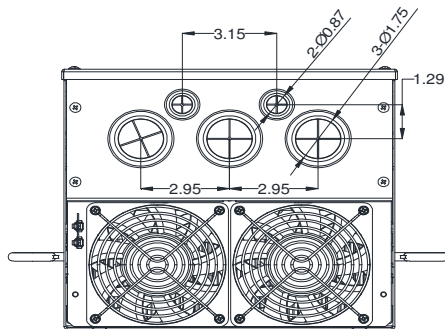

GENERAL DATASHEET VARIABLE SPEED DRIVE

Series A510				MODEL# A510-2040-C3-U		
ISSUED 8/30/2016				ENCLOSURE/ FRAME NEMA 1 (IP20) / F5		
INPUT AMPS				AC INPUT VOLTAGE	AC INPUT FREQUENCY	AC INPUT PHASE
HD (CT) 125		ND (VT) 150				
OUTPUT HP				AC OUTPUT VOLTAGE	AC OUTPUT FREQUENCY	AC OUTPUT PHASE
OUTPUT AMPS						
HD (CT) 40	ND (VT) 50	HD (CT) 115	ND (VT) 138	0-240	0-599	3

Approved By:	Brian Smith	Drawing No:	A510-230-040-F5	Revision: 0
--------------	-------------	-------------	-----------------	-------------