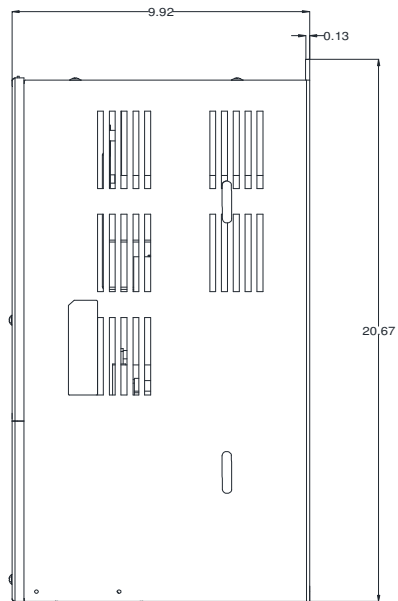

GENERAL DATASHEET VARIABLE SPEED DRIVE

Series A510				MODEL# A510-2040-C3-U		
ISSUED 8/30/2016				ENCLOSURE/ FRAME NEMA 1 (IP20) / F5		
INPUT AMPS				AC INPUT VOLTAGE	AC INPUT FREQUENCY	AC INPUT PHASE
HD (CT) 125		ND (VT) 150				
OUTPUT HP				AC OUTPUT VOLTAGE	AC OUTPUT FREQUENCY	AC OUTPUT PHASE
OUTPUT AMPS						
HD (CT) 40	ND (VT) 50	HD (CT) 115	ND (VT) 138	0-240	0-599	3

Approved By:	Brian Smith	Drawing No:	A510-230-040-F5	Revision: 0
--------------	-------------	-------------	-----------------	-------------