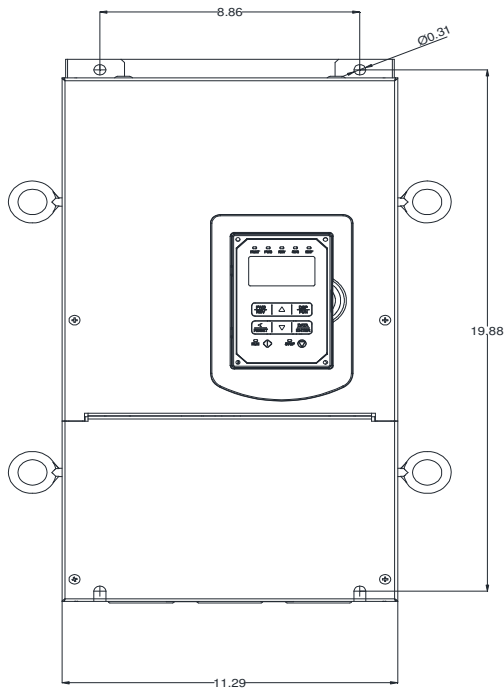

GENERAL DATASHEET VARIABLE SPEED DRIVE

Series A510				MODEL# A510-2040-C3-U		
ISSUED 8/30/2016				ENCLOSURE/ FRAME NEMA 1 (IP20) / F5		
INPUT AMPS				AC INPUT VOLTAGE	AC INPUT FREQUENCY	AC INPUT PHASE
HD (CT) 125		ND (VT) 150				
OUTPUT HP				AC OUTPUT VOLTAGE	AC OUTPUT FREQUENCY	AC OUTPUT PHASE
OUTPUT AMPS						
HD (CT) 40	ND (VT) 50	HD (CT) 115	ND (VT) 138	0-240	0-599	3

Approved By:	Brian Smith	Drawing No:	A510-230-040-F5	Revision: 0
--------------	-------------	-------------	-----------------	-------------