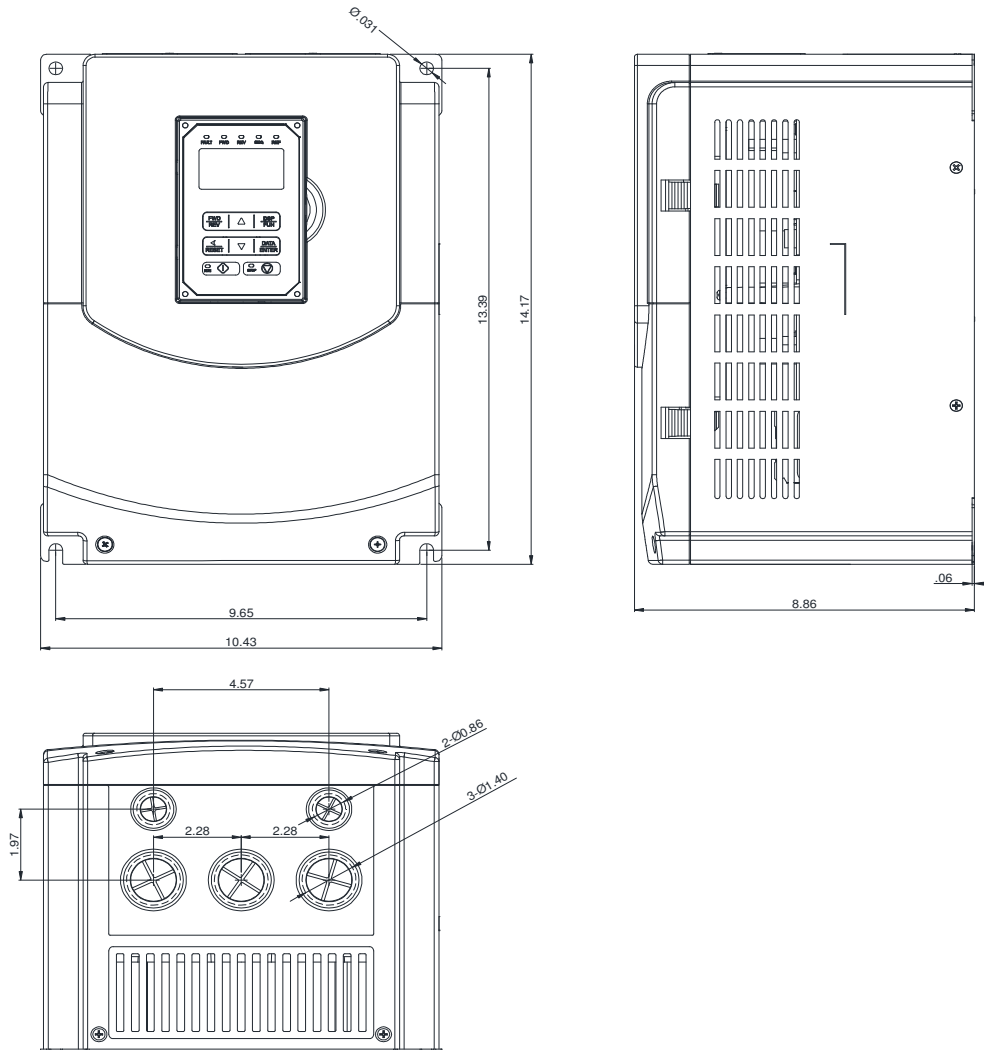

GENERAL DATASHEET VARIABLE SPEED DRIVE

Series A510				MODEL# A510-2015-C3-U		
ISSUED 8/31/2016				ENCLOSURE/ FRAME NEMA 1 (IP20) / F4		
INPUT AMPS				AC INPUT VOLTAGE	AC INPUT FREQUENCY	AC INPUT PHASE
HD (CT)		ND (VT)				
51.1		60.9		200-240	50/60	3
OUTPUT HP				AC OUTPUT VOLTAGE	AC OUTPUT FREQUENCY	AC OUTPUT PHASE
OUTPUT AMPS						
HD (CT)	ND (VT)	HD (CT)	ND (VT)	0-240	0-599	3
15	20	47	56			

Approved By:	Brian Smith	Drawing No:	A510-230-015-F4	Revision: 0
--------------	-------------	-------------	-----------------	-------------