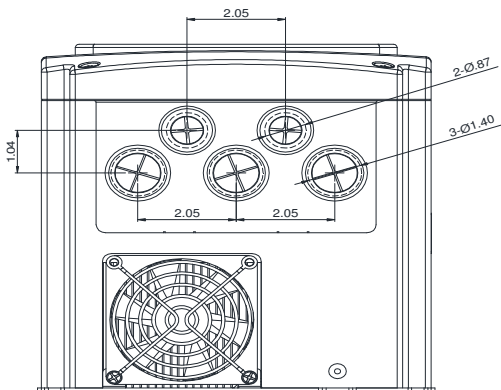

GENERAL DATASHEET VARIABLE SPEED DRIVE

Series A510		MODEL# A510-2010-C3-U		
ISSUED 8/30/2016		ENCLOSURE/ FRAME NEMA 1 (IP20) / F3		
INPUT AMPS		AC INPUT VOLTAGE	AC INPUT FREQUENCY	AC INPUT PHASE
HD (CT)	ND (VT)			
34.5	41.7	200-240	50/60	3
OUTPUT HP		AC OUTPUT VOLTAGE	AC OUTPUT FREQUENCY	AC OUTPUT PHASE
OUTPUT AMPS				
HD (CT)	ND (VT)	HD (CT)	ND (VT)	
10	15	33	42	3