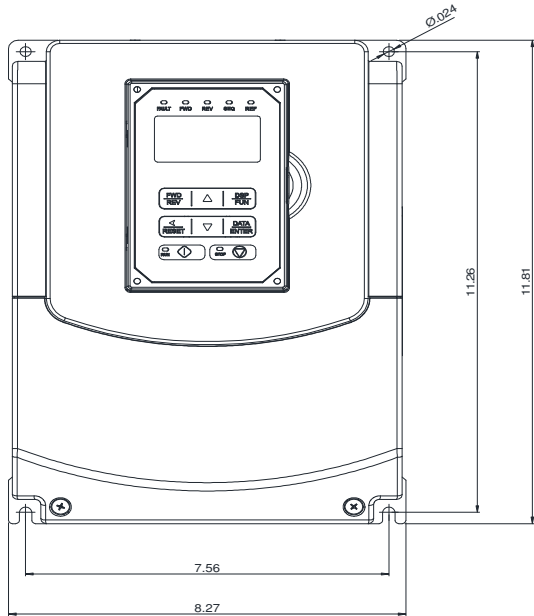

GENERAL DATASHEET VARIABLE SPEED DRIVE

Series A510		MODEL# A510-2010-C3-U		
ISSUED 8/30/2016		ENCLOSURE/ FRAME NEMA 1 (IP20) / F3		
INPUT AMPS		AC INPUT VOLTAGE	AC INPUT FREQUENCY	AC INPUT PHASE
HD (CT)	ND (VT)			
34.5	41.7	200-240	50/60	3
OUTPUT HP		AC OUTPUT VOLTAGE	AC OUTPUT FREQUENCY	AC OUTPUT PHASE
OUTPUT AMPS				
HD (CT)	ND (VT)	HD (CT)	ND (VT)	
10	15	33	42	3

Approved By:	Brian Smith	Drawing No:	A510-230-010-F3	Revision: 0
--------------	-------------	-------------	-----------------	-------------