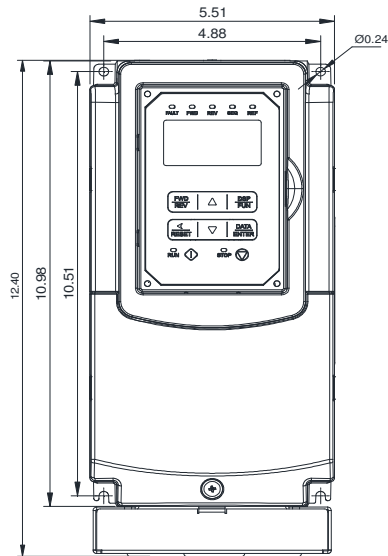

GENERAL DATASHEET VARIABLE SPEED DRIVE

Series A510				MODEL# A510-2008-C3-U		
ISSUED 8/30/2016				ENCLOSURE/ FRAME NEMA 1 (IP20) / F2		
INPUT AMPS				AC INPUT VOLTAGE	AC INPUT FREQUENCY	AC INPUT PHASE
HD (CT)		ND (VT)				
26.3		31.6		200-240	50/60	3
OUTPUT HP				AC OUTPUT VOLTAGE	AC OUTPUT FREQUENCY	AC OUTPUT PHASE
OUTPUT AMPS						
HD (CT)	ND (VT)	HD (CT)	ND (VT)	0-240	0-599	3
7.5	10	25	30			

Approved By:	Brian Smith	Drawing No:	A510-230-008-F2	Revision: 0
--------------	-------------	-------------	-----------------	-------------