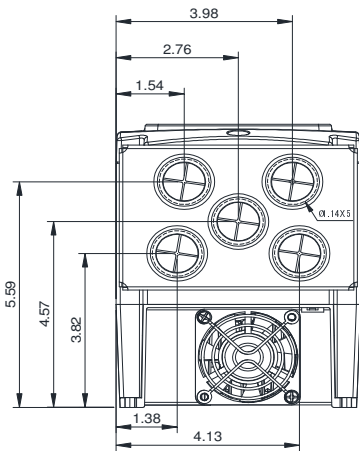

GENERAL DATASHEET VARIABLE SPEED DRIVE

Series A510				MODEL# A510-2008-C3-U		
ISSUED 8/30/2016				ENCLOSURE/ FRAME NEMA 1 (IP20) / F2		
INPUT AMPS				AC INPUT VOLTAGE	AC INPUT FREQUENCY	AC INPUT PHASE
HD (CT)		ND (VT)				
26.3		31.6		200-240	50/60	3
OUTPUT HP				AC OUTPUT VOLTAGE	AC OUTPUT FREQUENCY	AC OUTPUT PHASE
OUTPUT AMPS						
HD (CT)	ND (VT)	HD (CT)	ND (VT)	0-240	0-599	3
7.5	10	25	30			

Approved By:	Brian Smith	Drawing No:	A510-230-008-F2	Revision: 0
--------------	-------------	-------------	-----------------	-------------